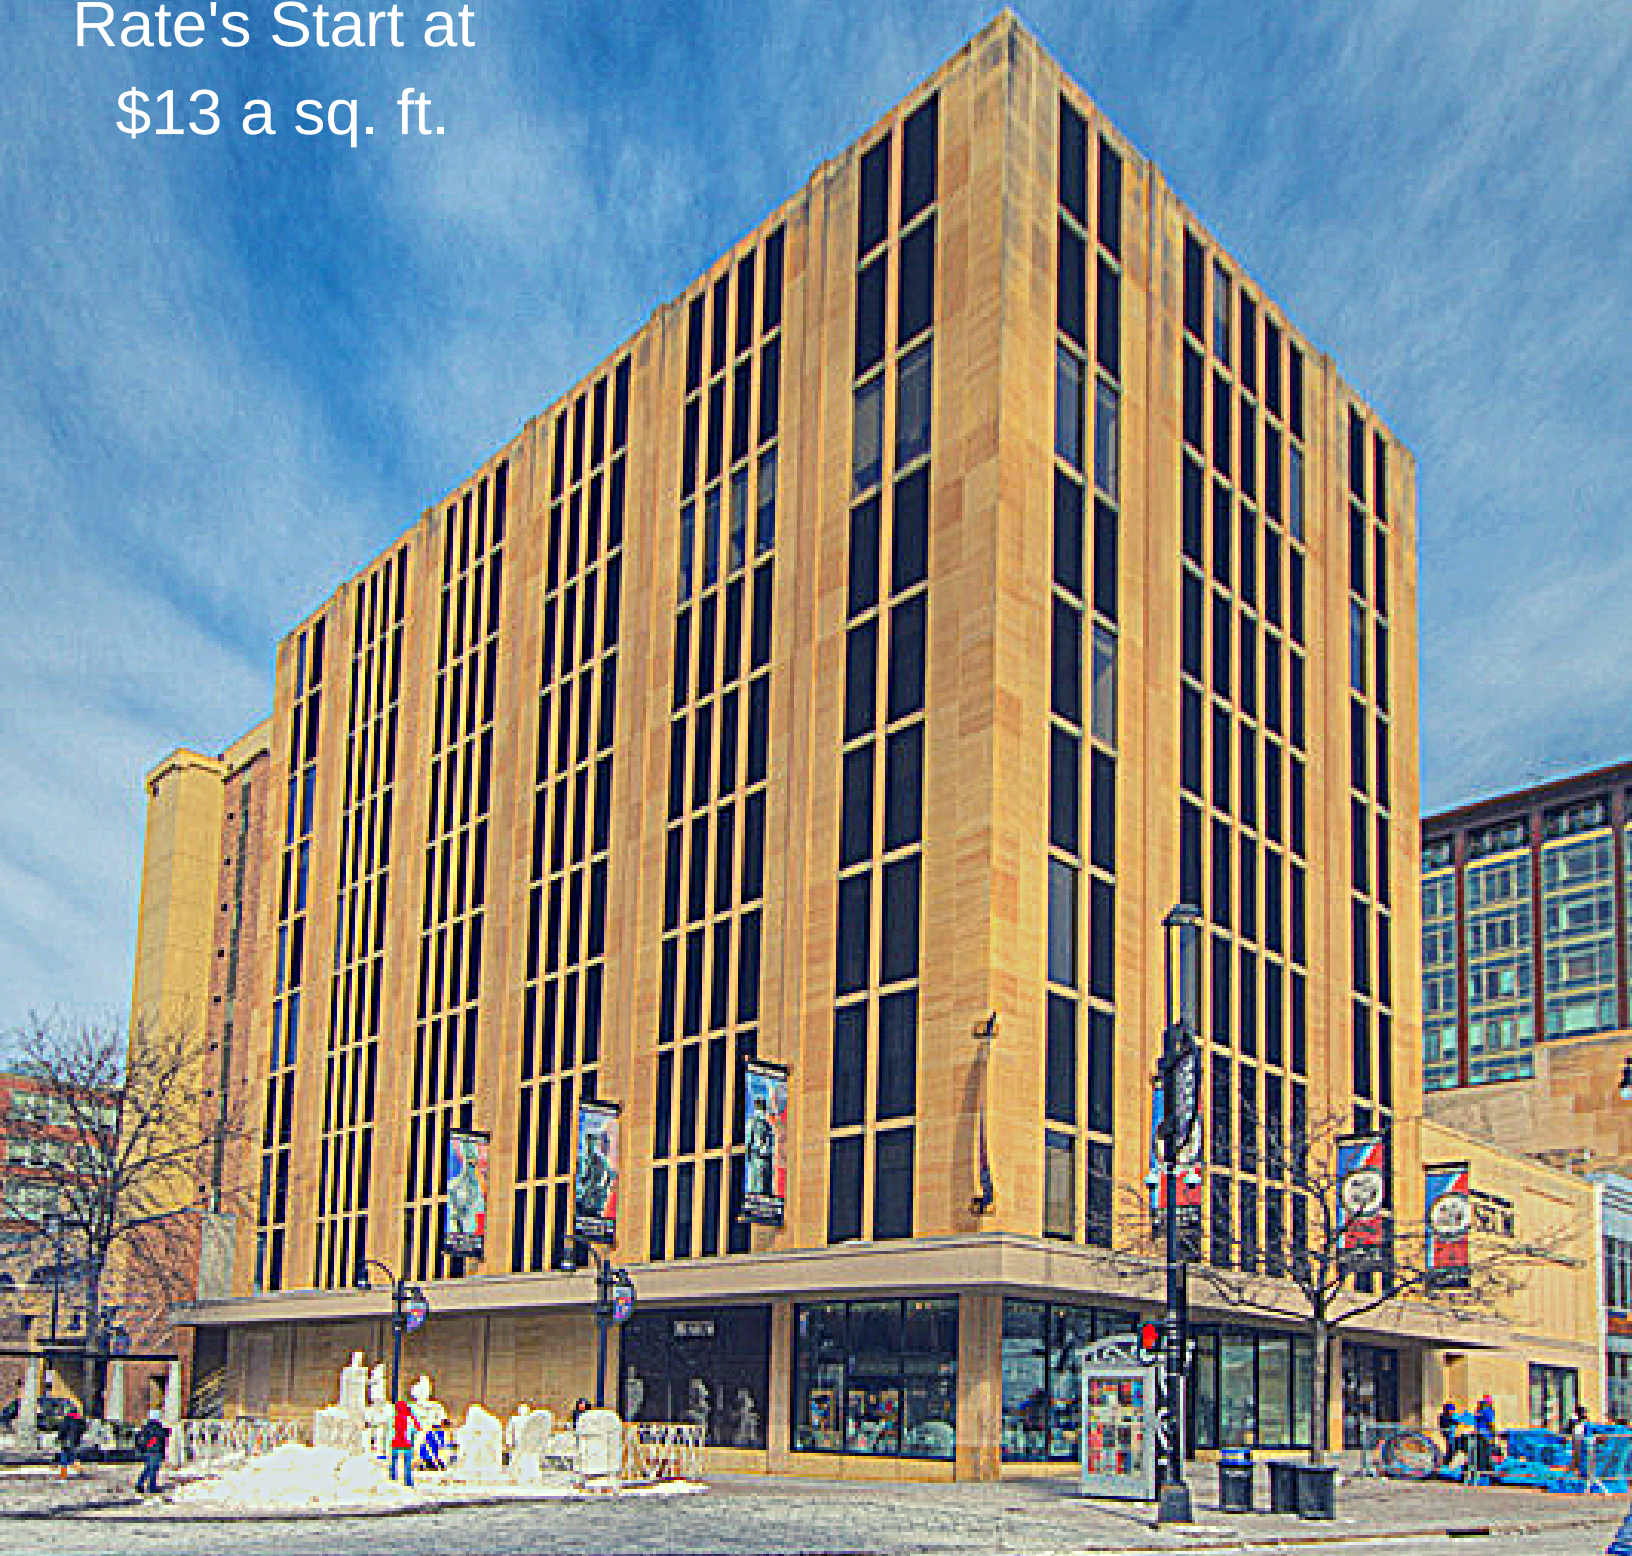

670 - 24,935
available sq. ft.

30 On The Square

Rate's Start at
\$13 a sq. ft.

Contact: For more information call Jason Rice of
Executive Management, Inc. at 608-335-4300
or email at Jason@emi-mgmt.com