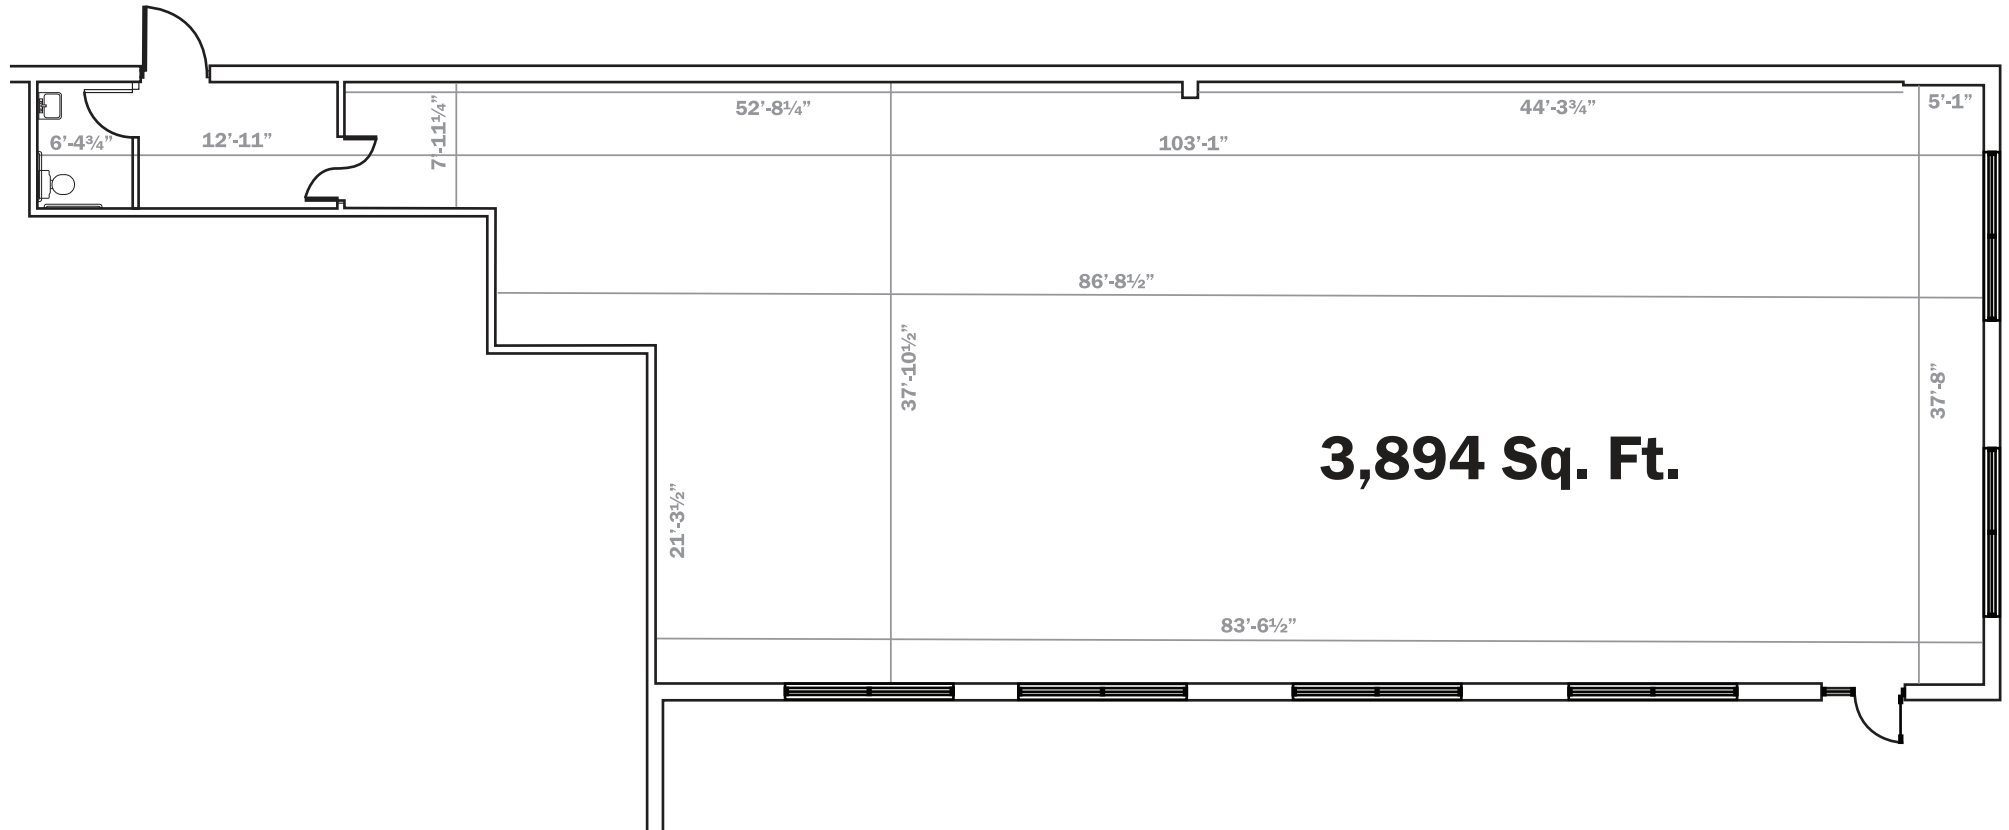

# 6730 Odana Road, Madison, WI 53719

DEVELOPMENT ▲ MANAGEMENT ▲ REALTY

608-833-9044 [parktowne.com](http://parktowne.com)