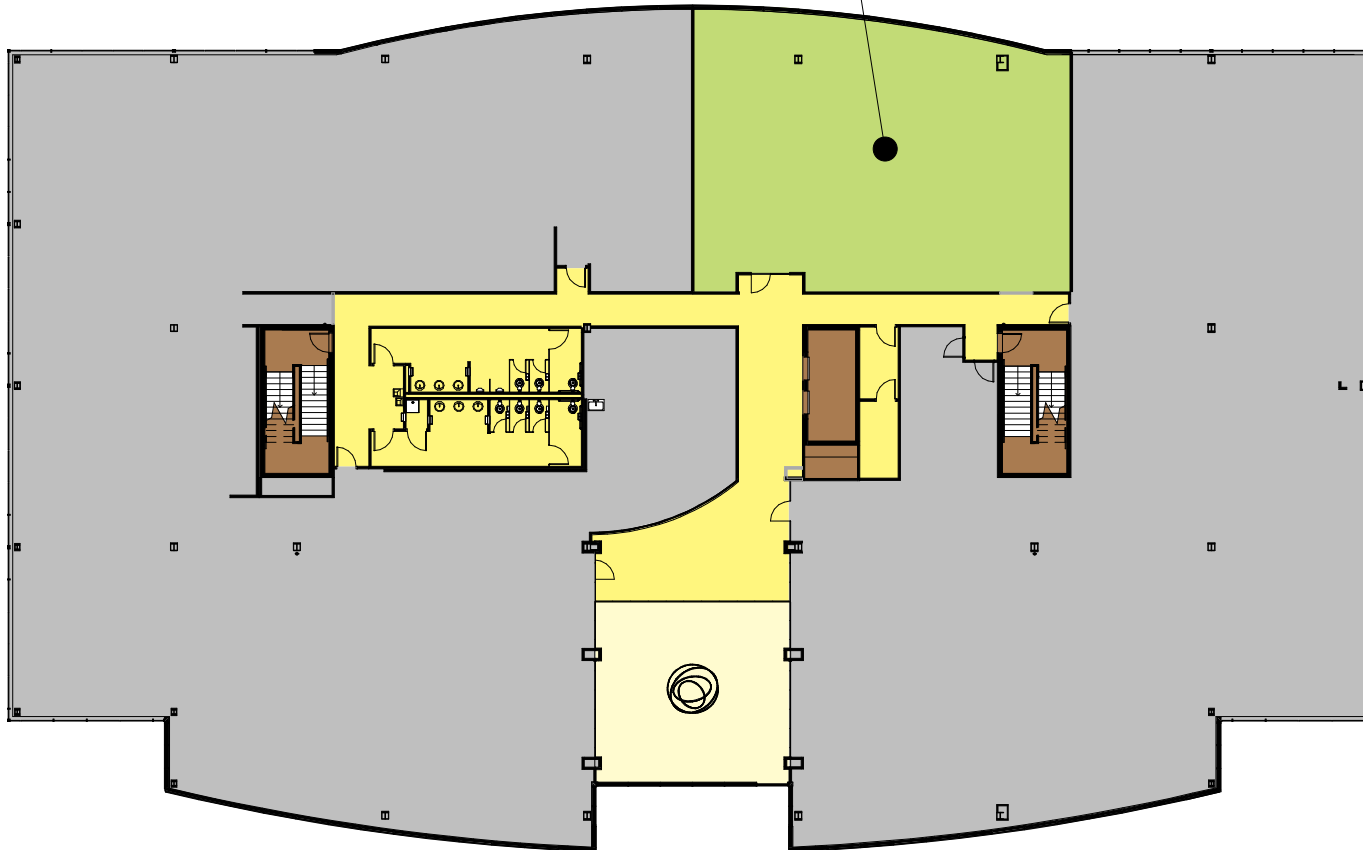

The Gialamas Company, Inc.

8040 Excelsior Drive, Suite 200
Madison, Wisconsin 53717
Ph. 608-836-8000
Fx. 608-836-7863
www.gialamas.com

1255 FOURIER DRIVE
MADISON, WI 53717

AVAILABLE SPACE

3,038 RSF

SECOND FLOOR PLAN