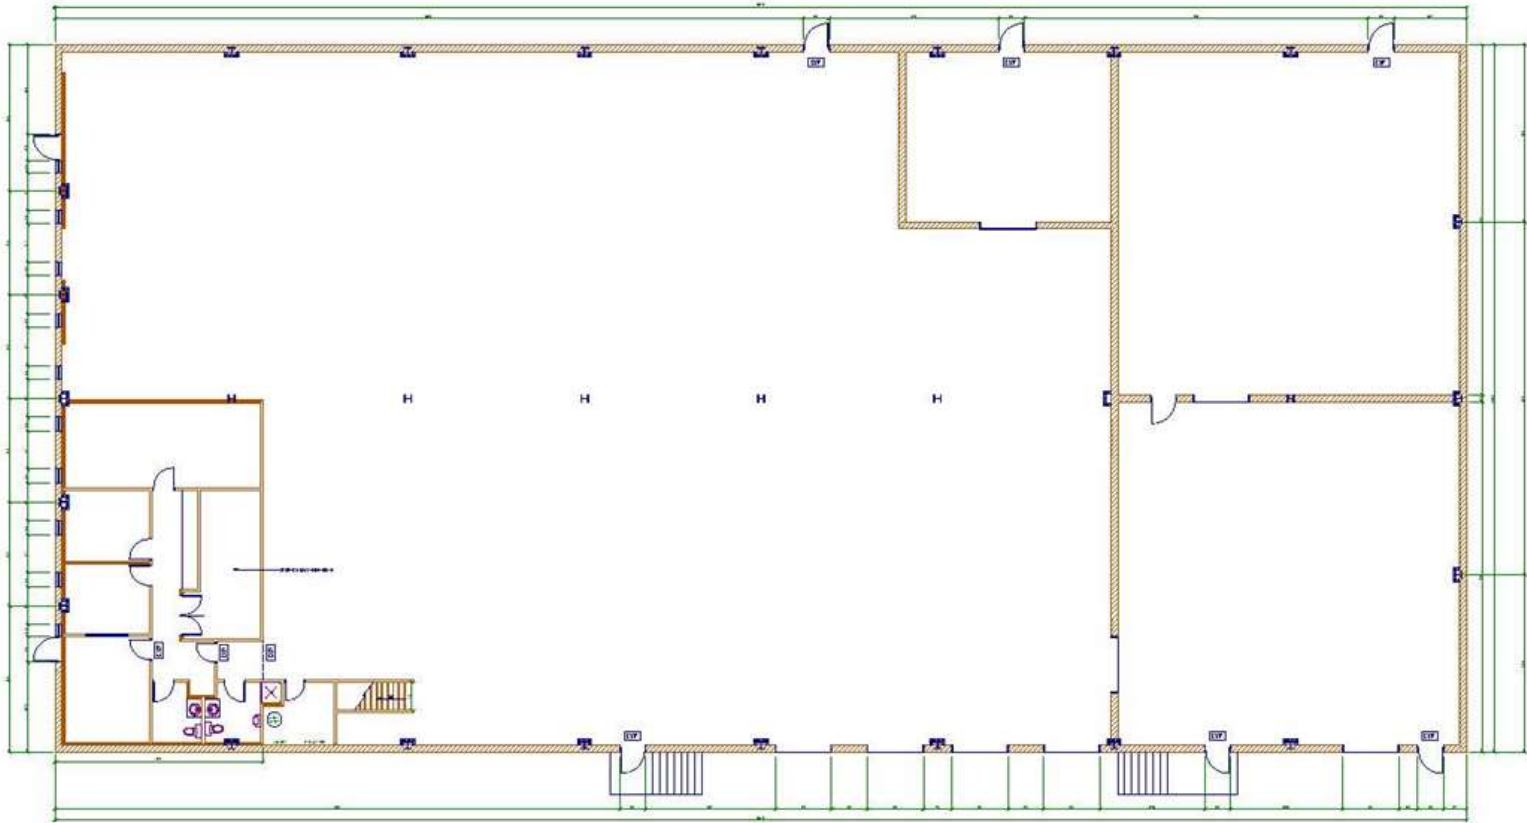

515 Atlas Avenue, Madison, WI

Original Floor Plan – (does not show recent changes)