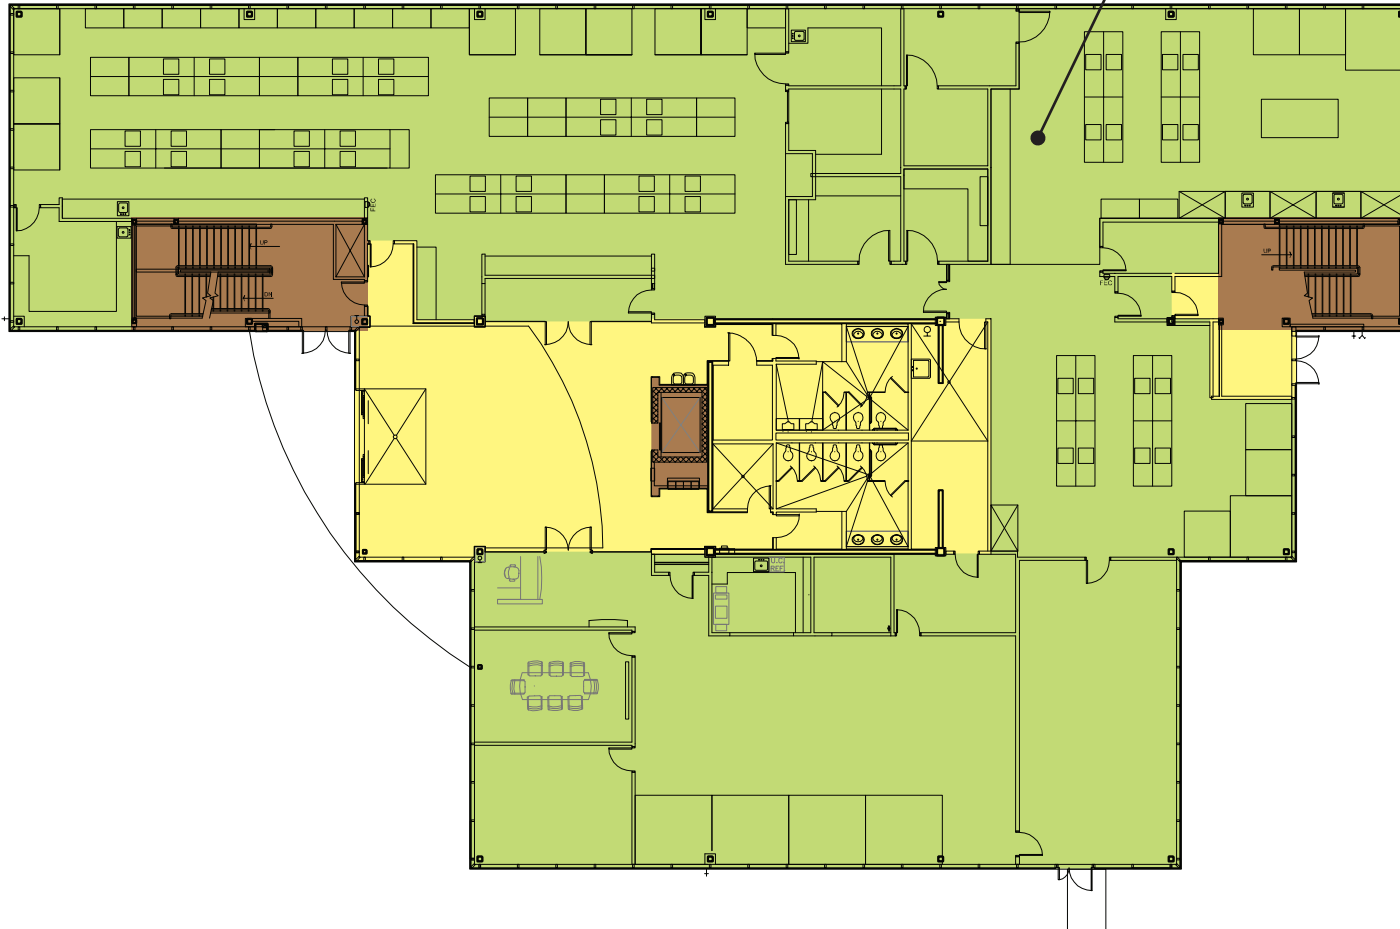

The Gialamas Company, Inc.

1200 John Q. Hammons Drive
Madison, Wisconsin 53717
Ph. 608-836-8000
Fx. 608-836-7863
www.gialamas.com

918 Deming Way
Madison, Wisconsin

AVAILABLE SPACE

13,173 RSF

FIRST FLOOR