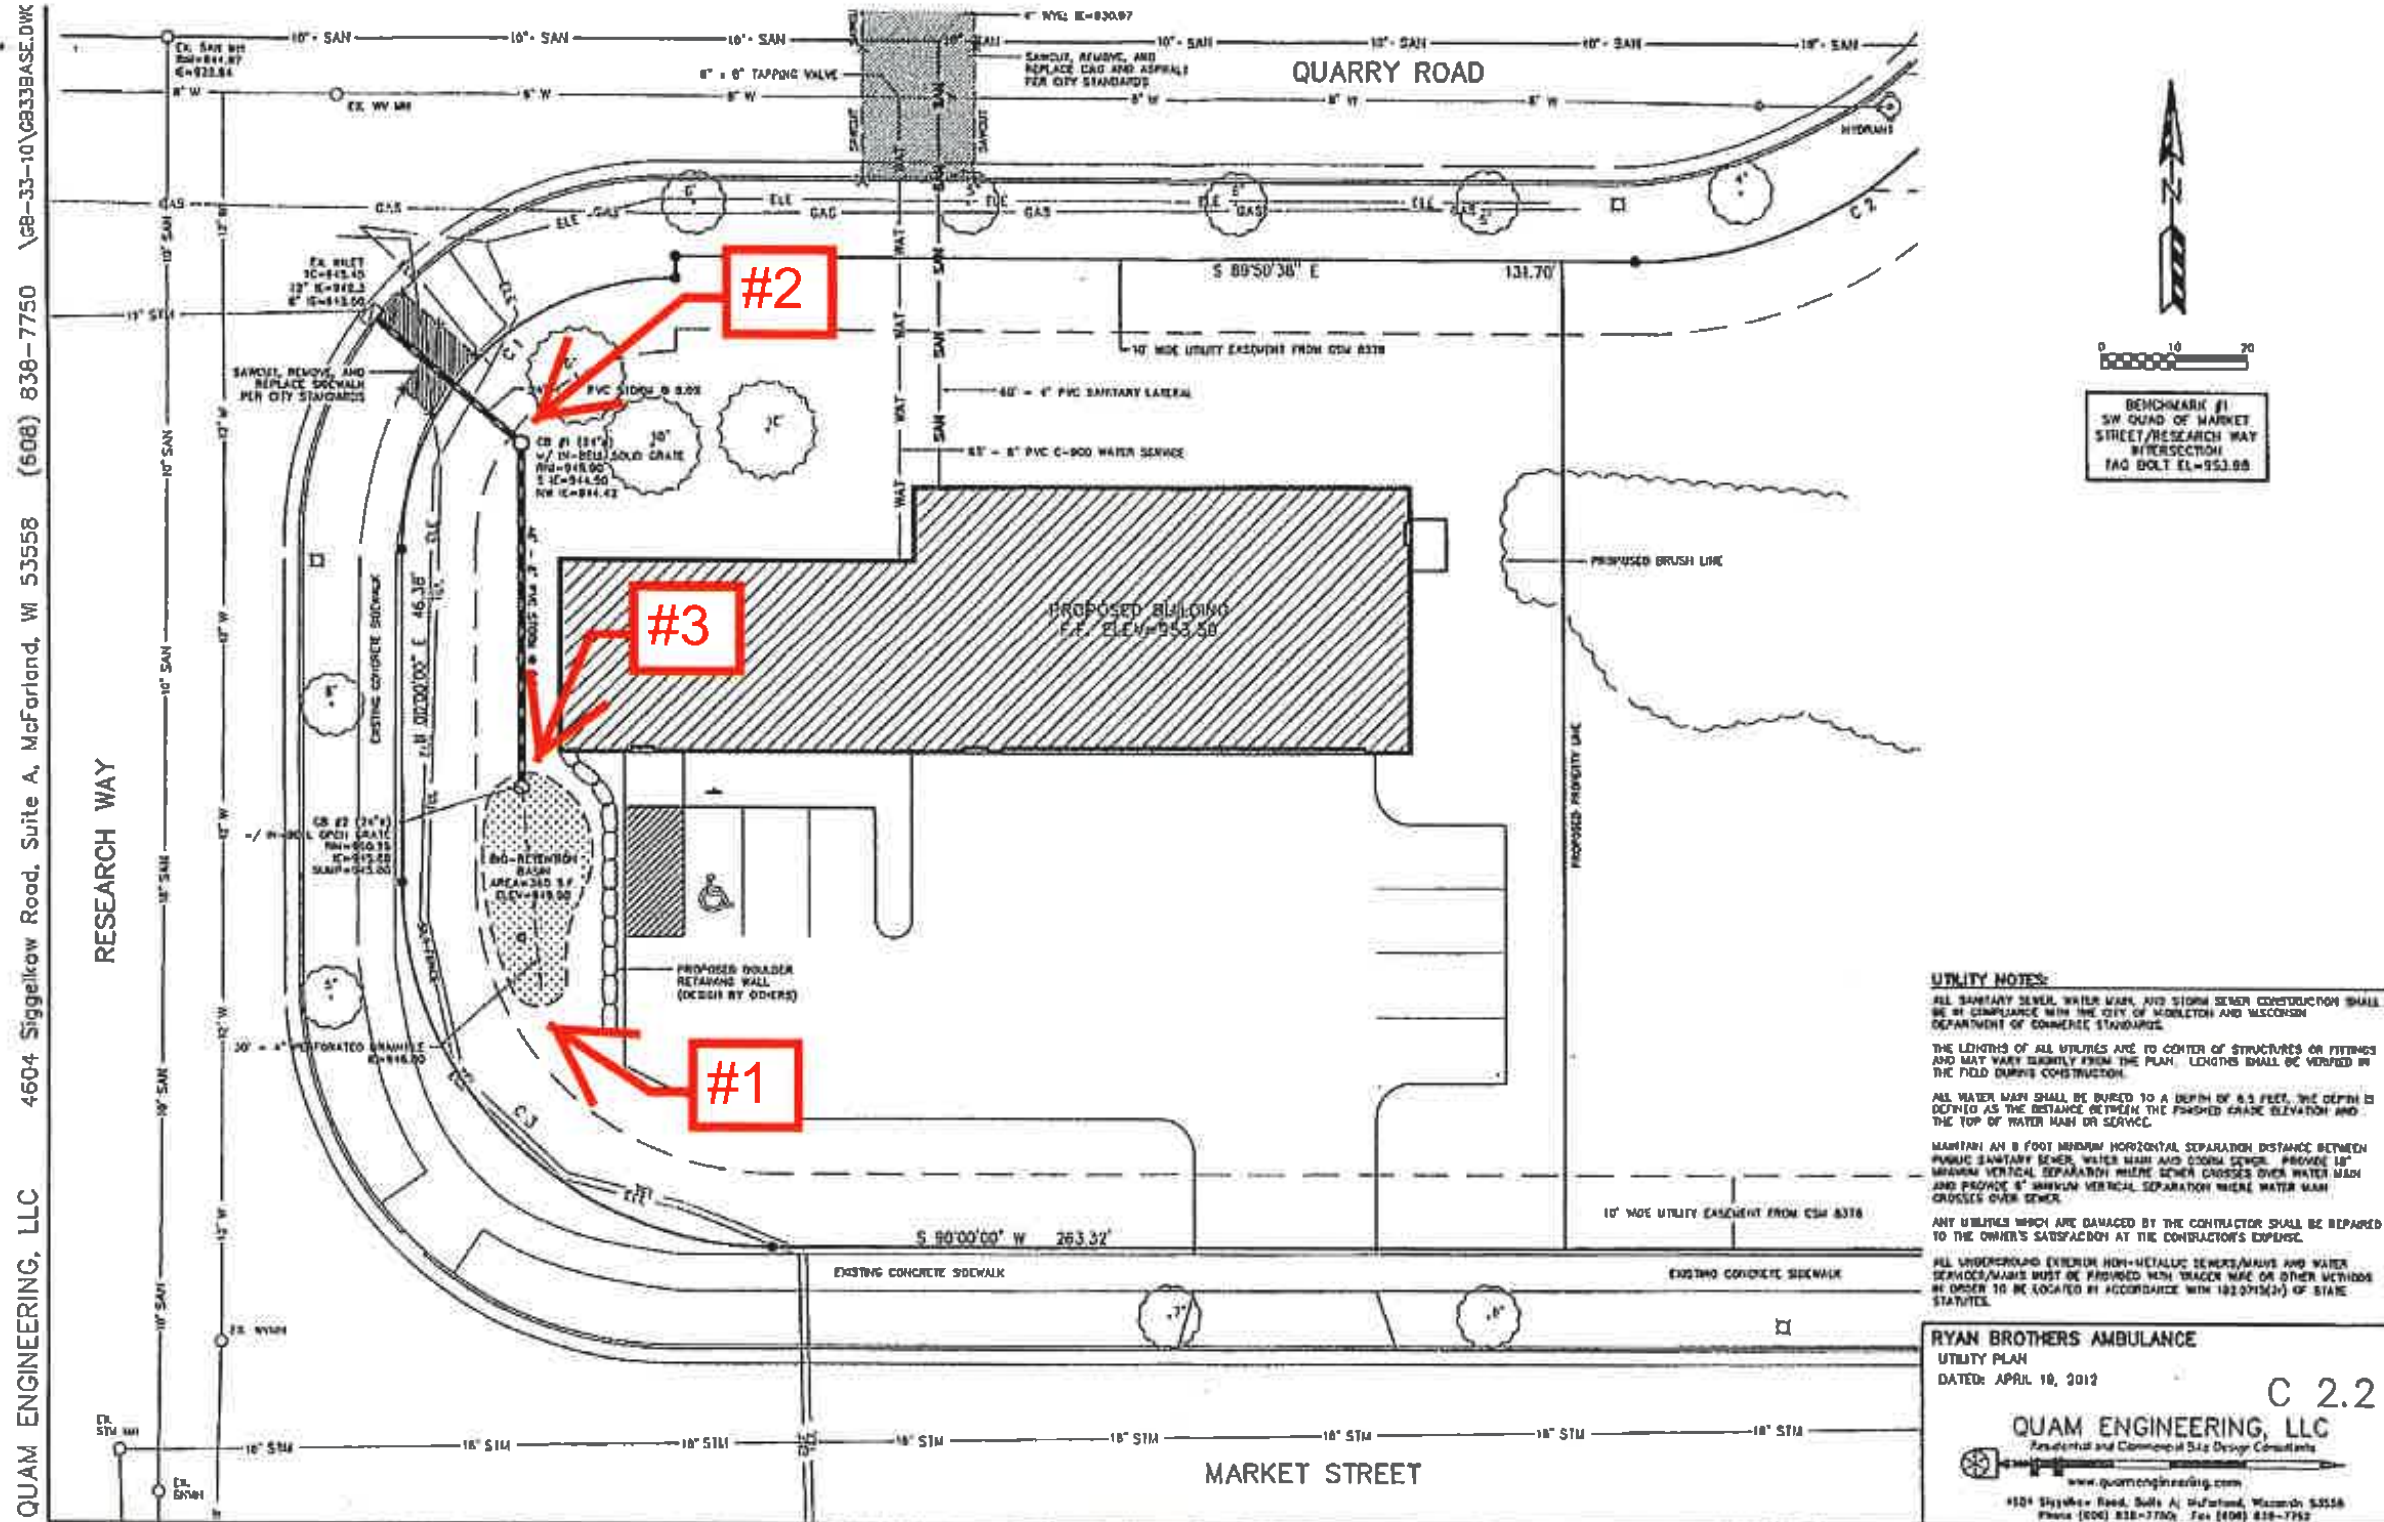

# SITE PLAN

QUAM ENGINEERING, LLC 4604 Siggelkow Road, Suite A, McFarland, WI 53558 (608) 838-7750 \cb-33-10\CB33BASE.DWG