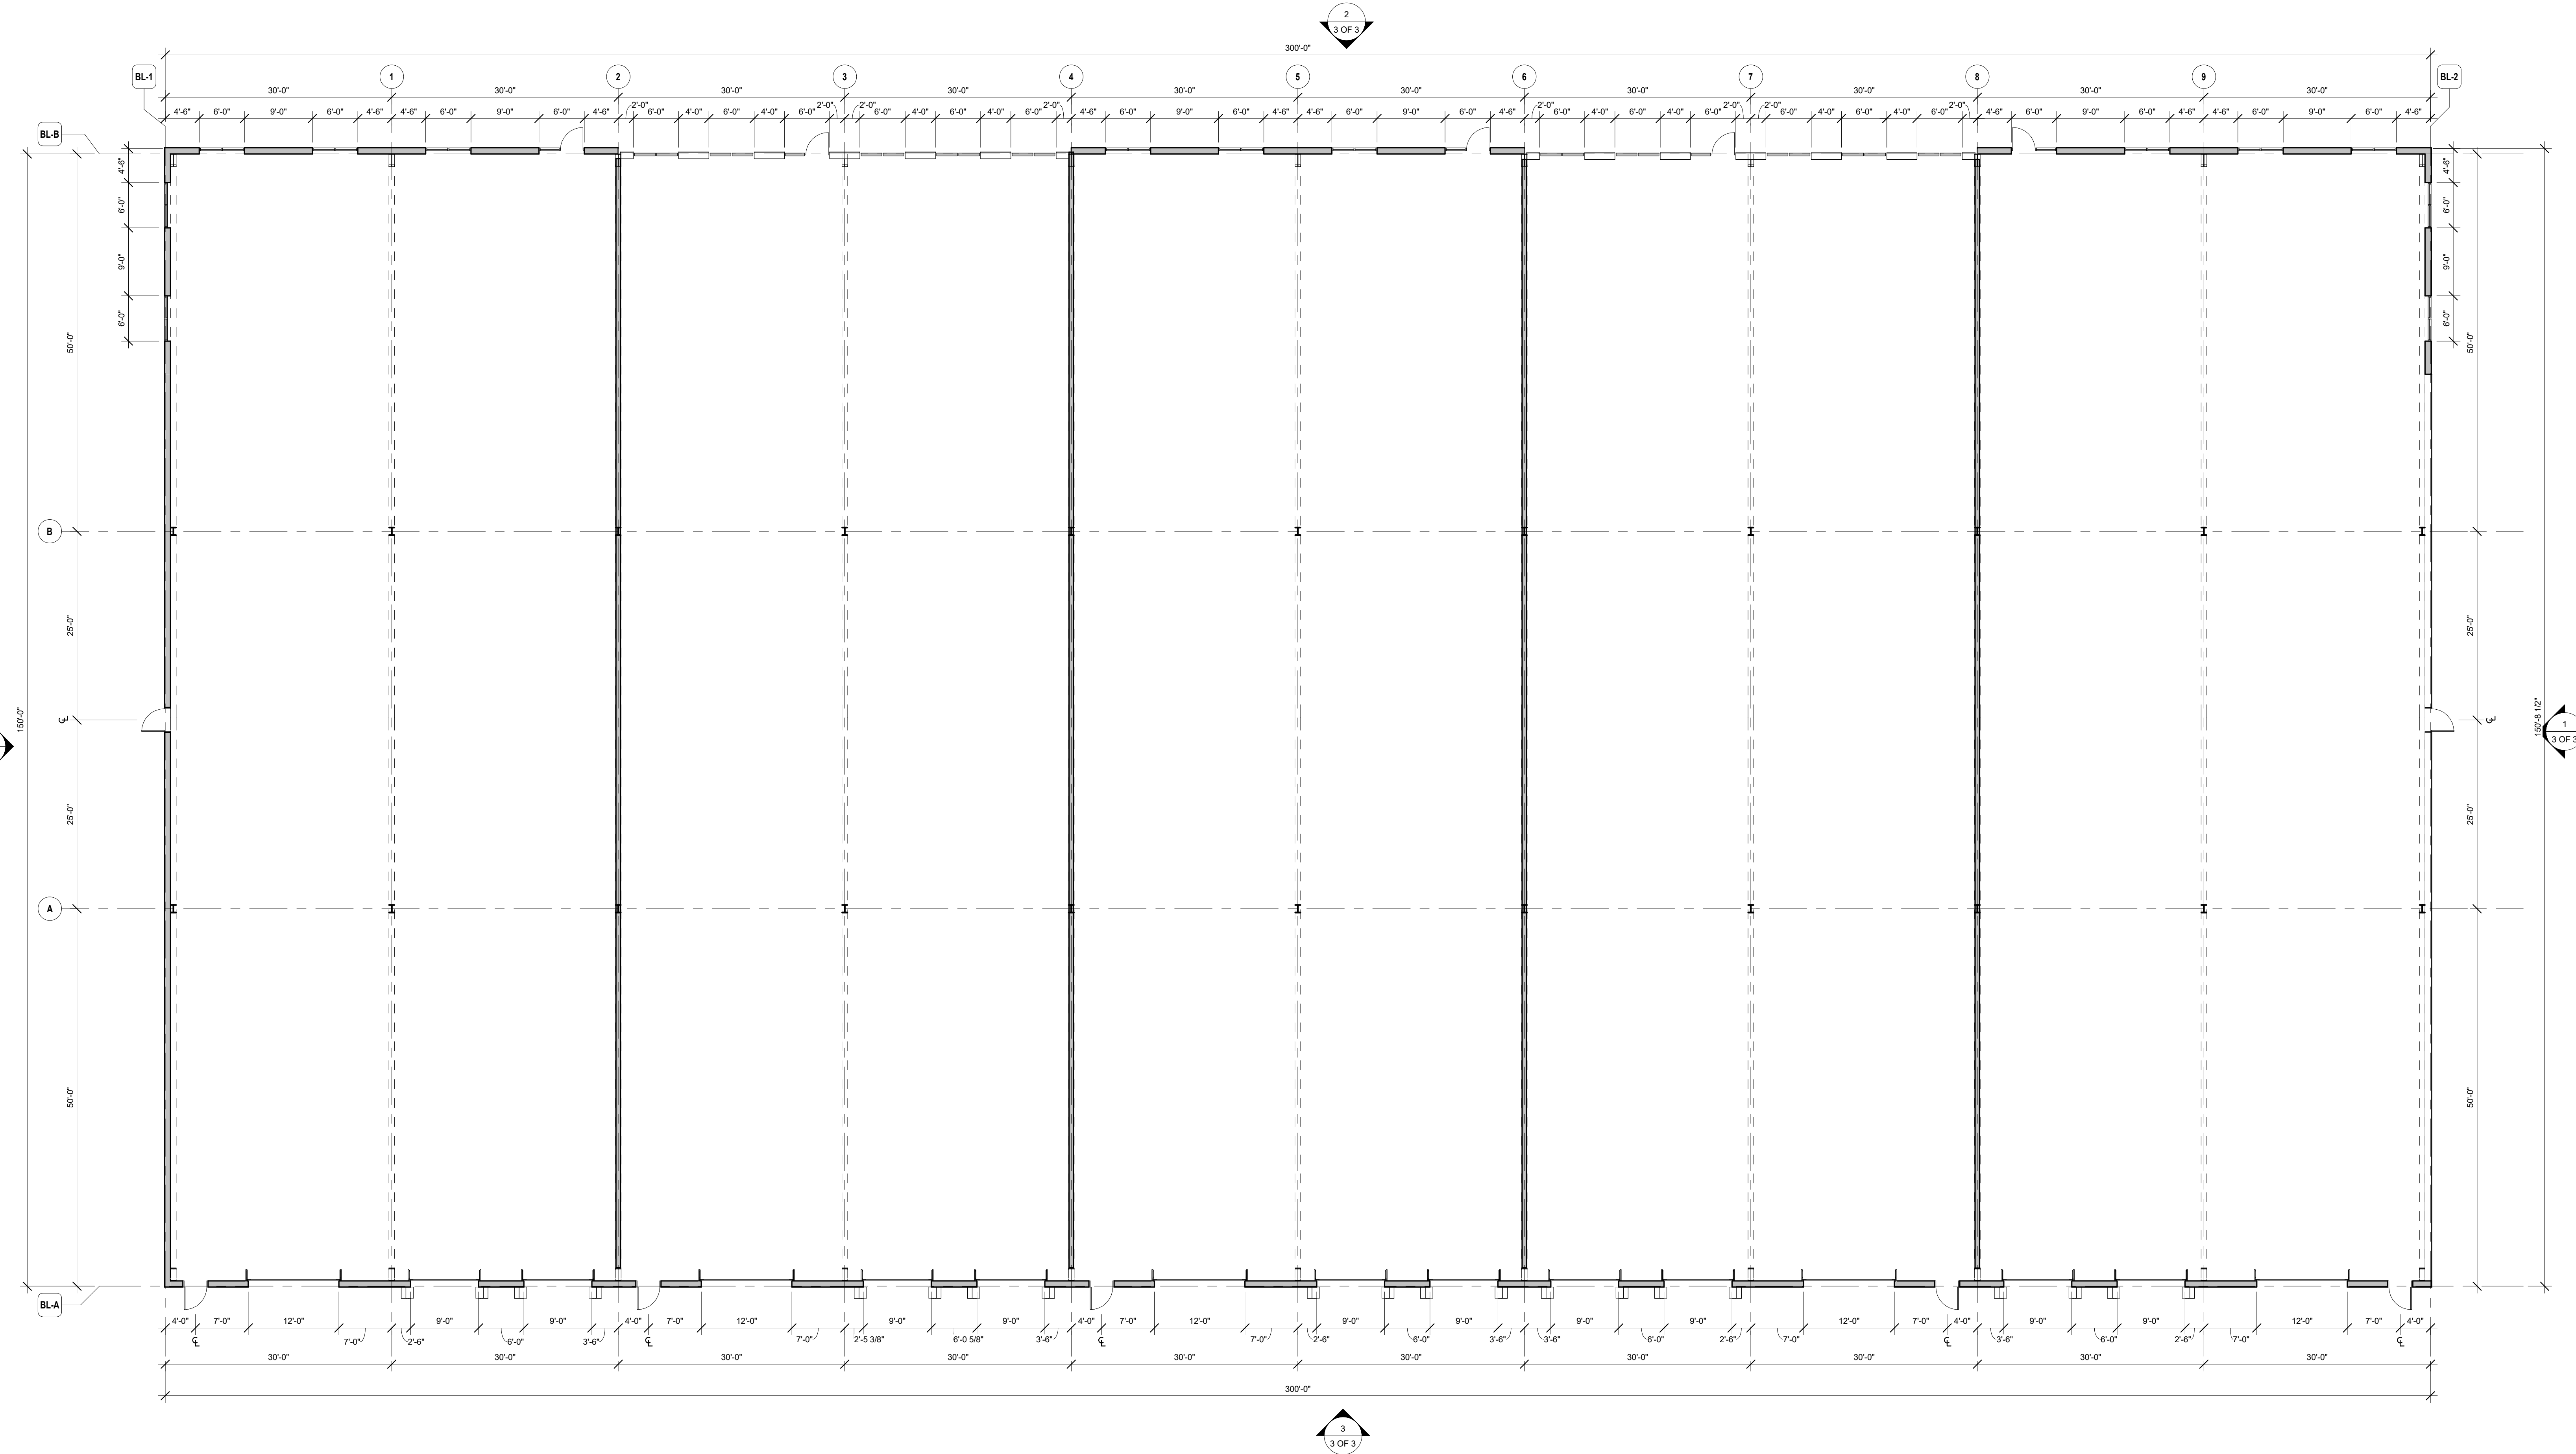

FRONT BUILDING PERSPECTIVE

SITE MAP

LOADING DOCKS

FORT ATKINSON INDUSTRIAL - BALL

EXTERIOR PERSPECTIVES

FORT ATKINSON INDUSTRIAL - BALL

FLOOR PLAN - MIELKE

NORTH - ELEVATION - COLOR

SOUTH ELEVATION - COLOR

EAST ELEVATION - COLOR

WEST ELEVATION - COLOR

FORT ATKINSON INDUSTRIAL - BALL

ELEVATIONS - MIELKE