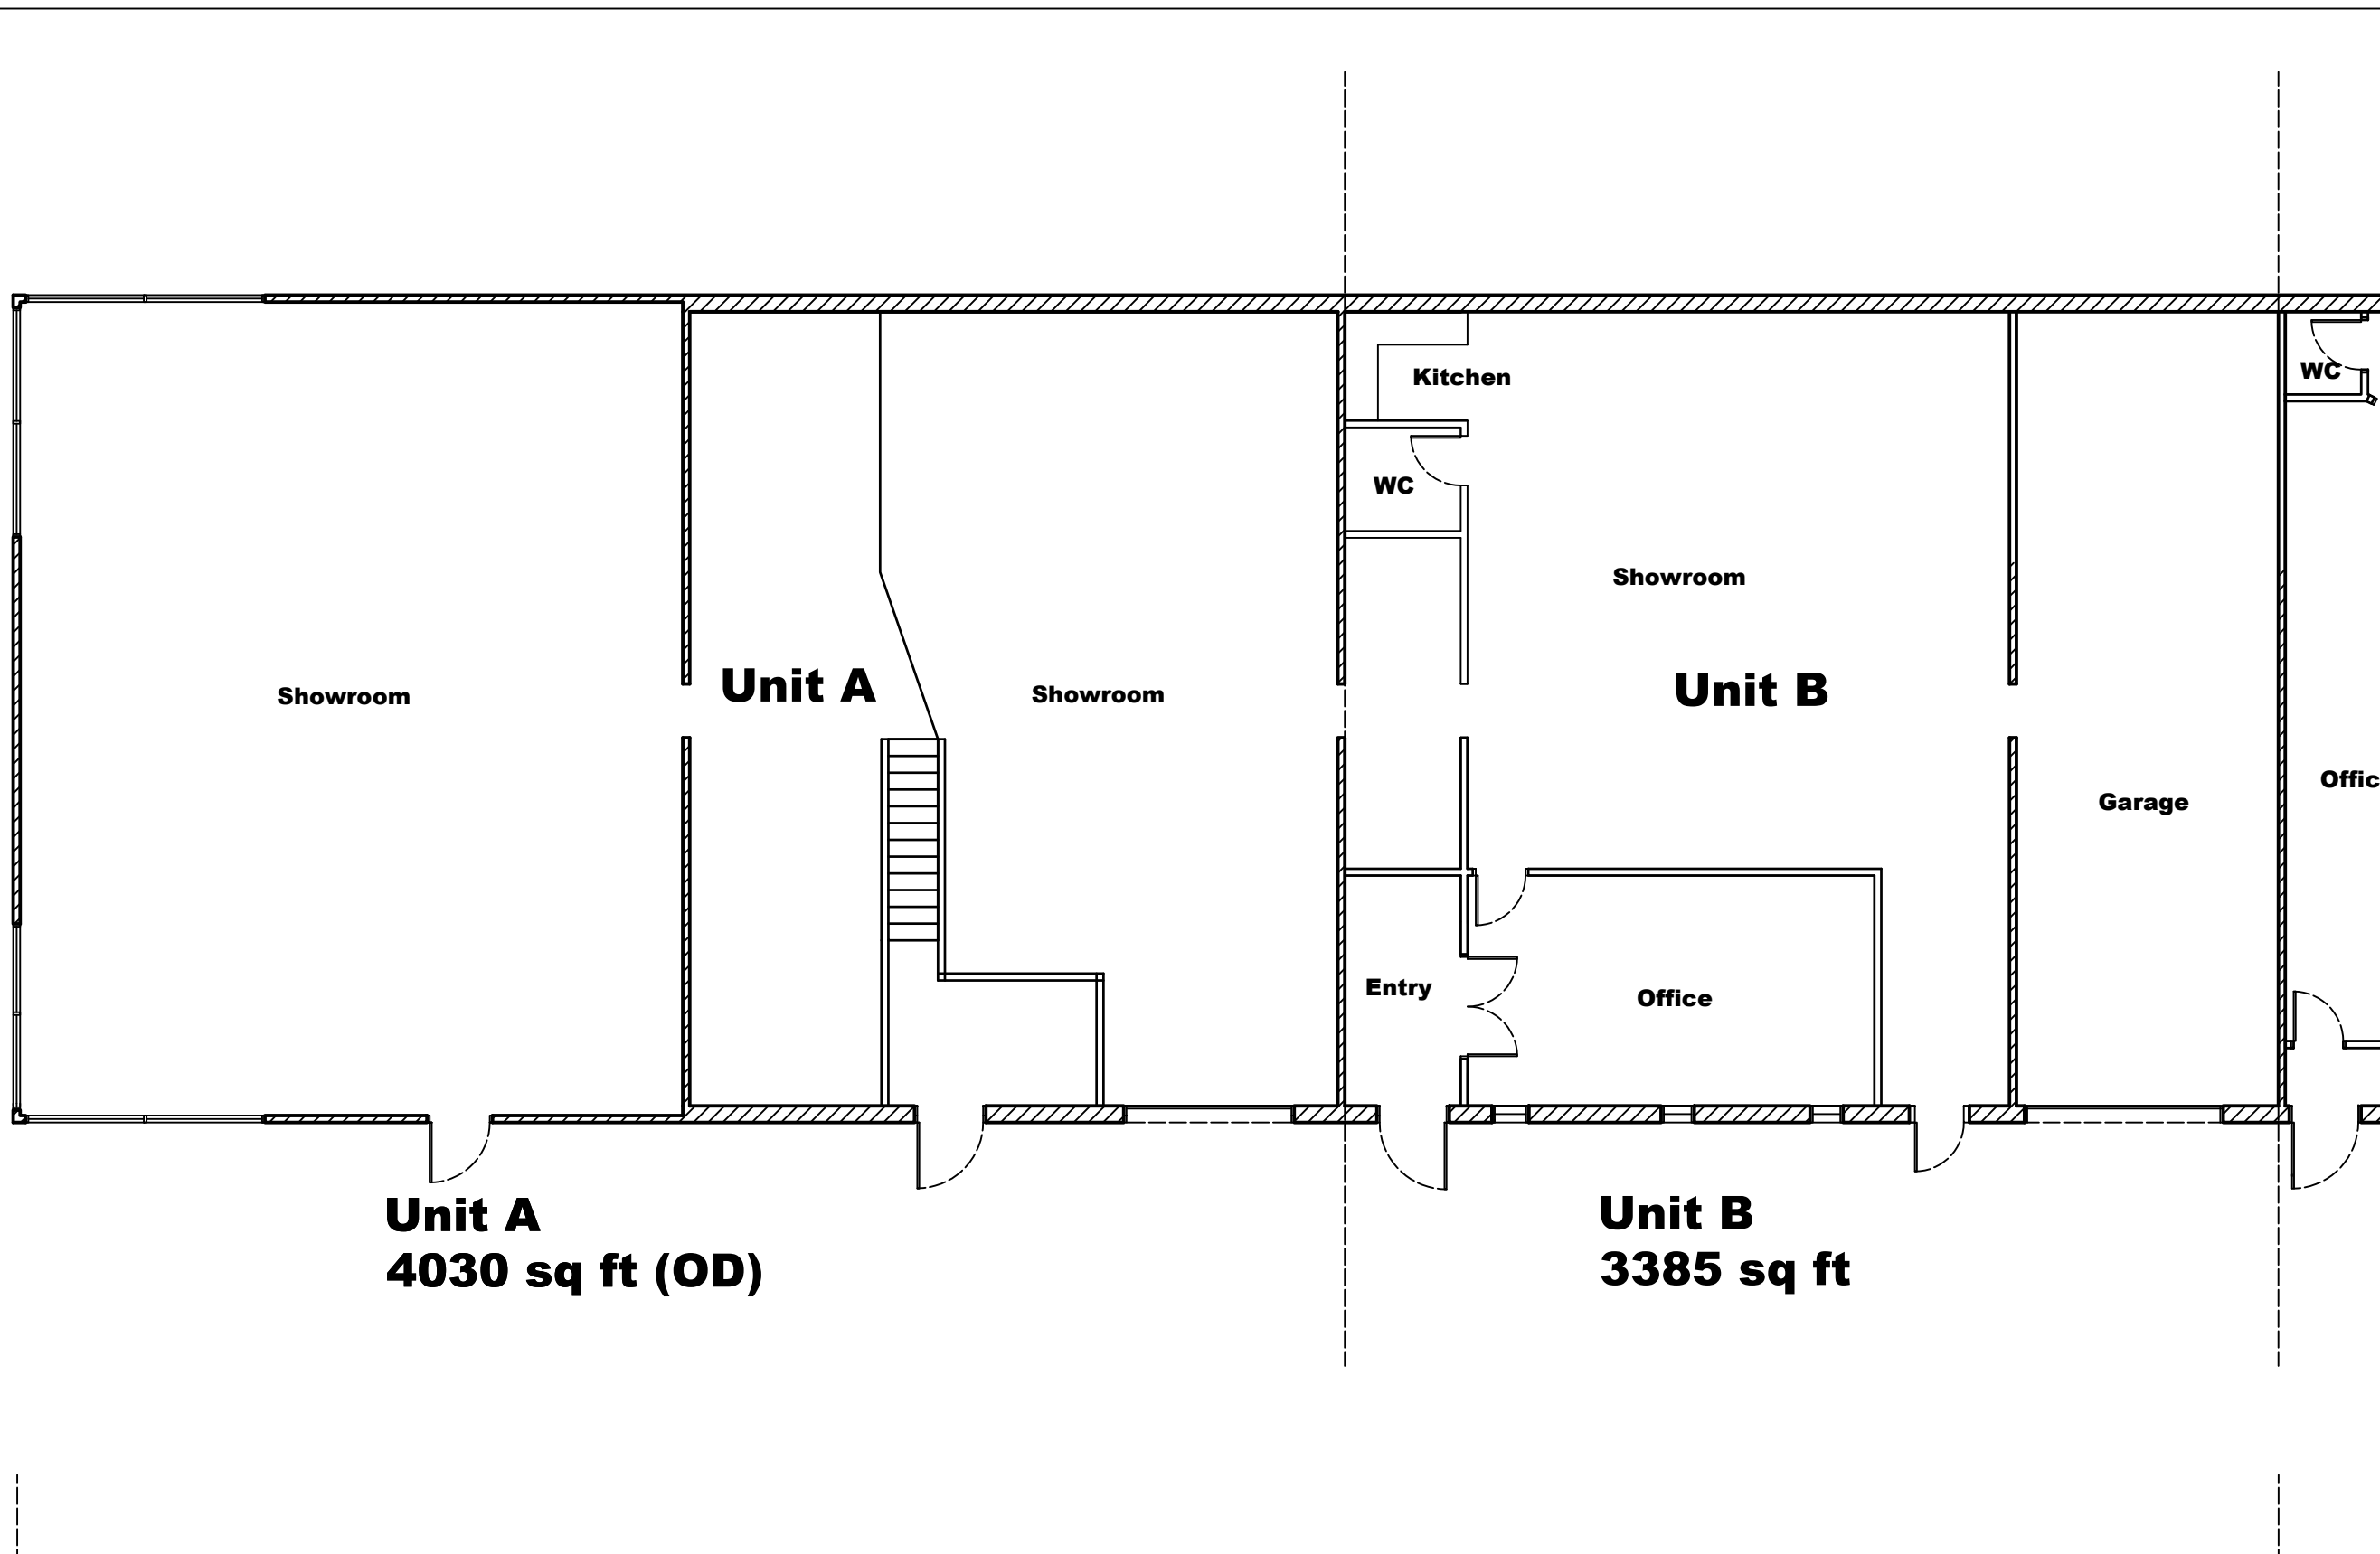

Lake Effect
Properties, Inc

6436 Sunset Dr., Verona, WI

Drawn by:
Troy Rost
Date:

Additional Info

6621 Century Ave

Sheet No:
A101

Scale:
Not to
Scale

Showroom

Unit A

Showroom

Kitchen

WC

Showroom

Unit B

Garage

WC

Office

Entry

Office

Unit A
4030 sq ft (OD)

Unit B
3385 sq ft

FLOORPLAN DETAIL

Scale: NTS