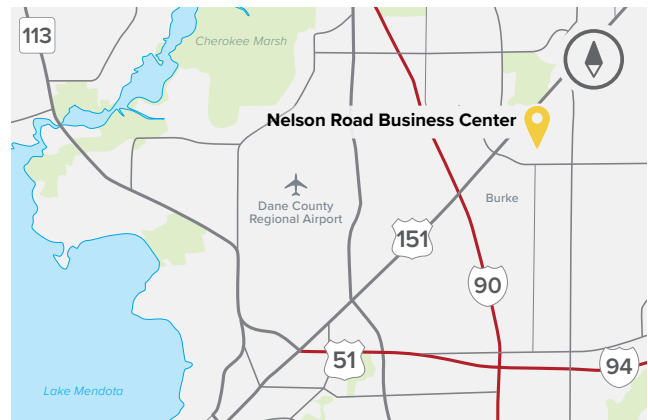

Current Availabilities | Nelson Road Business Park

1,578 sq. ft.   4001 Felland Road   Ste. 104

SJPI.COM/WISCONSIN
262.524.0100

Gregory Fax, *Regional Partner, Wisconsin*
gfax@sjpi.com | 262.524.0100