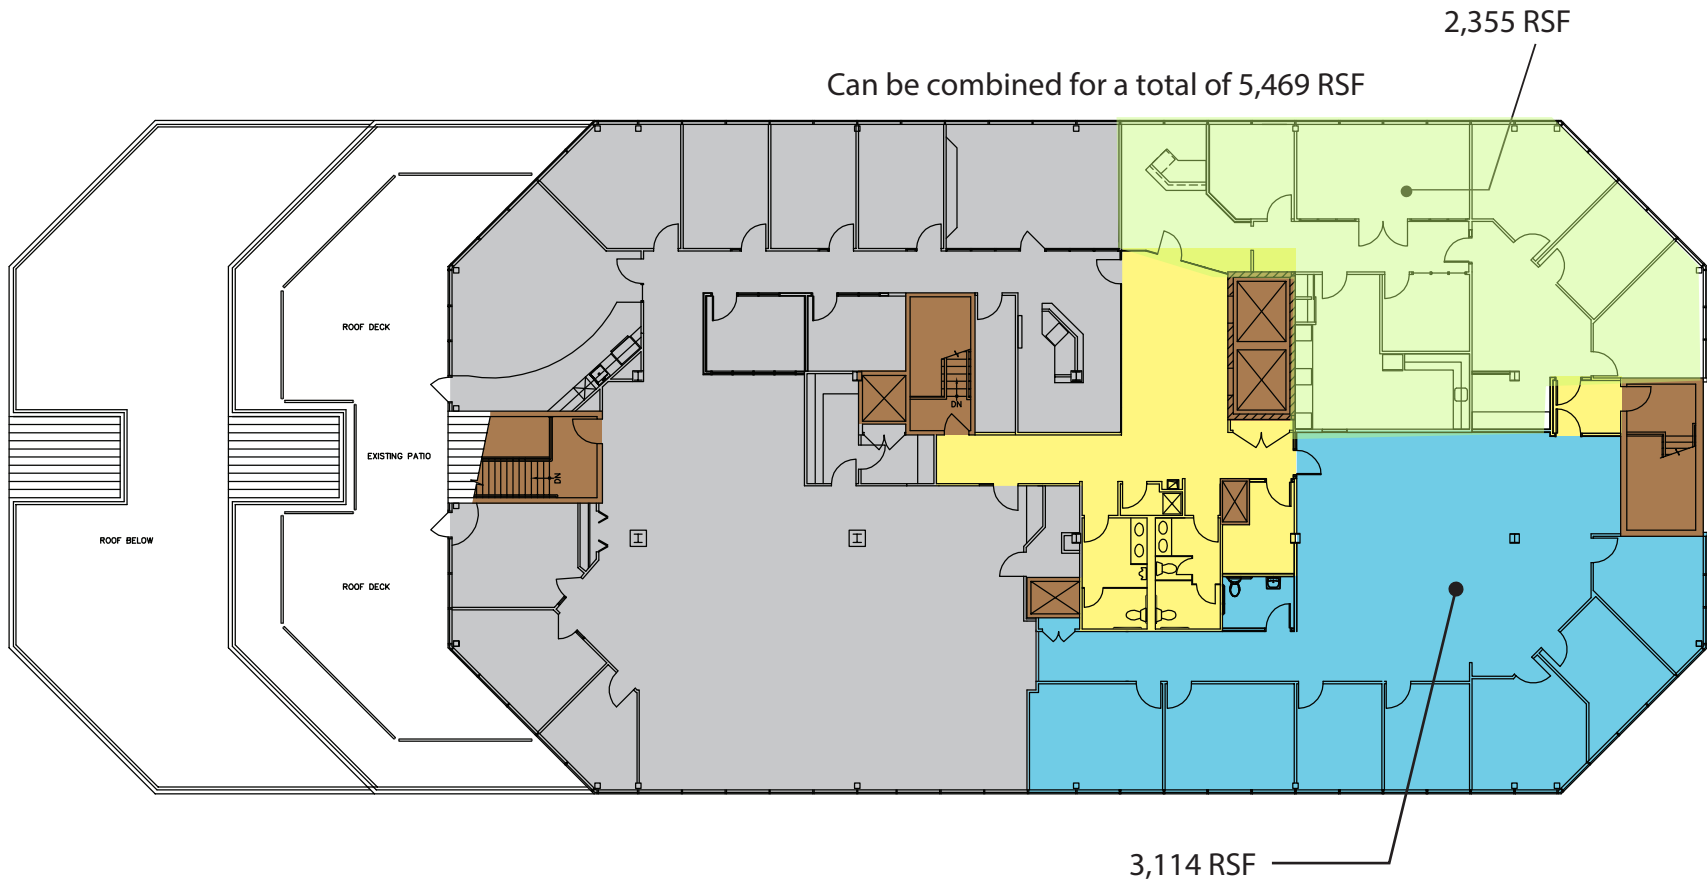

The Gialamas Company, Inc.

8040 Excelsior Drive
Madison, Wisconsin 53717
Ph. 608-836-8000
Fx. 608-836-7863
www.gialamas.com

8000 Excelsior Drive
Madison, Wisconsin

AVAILABLE SPACE

FOURTH FLOOR