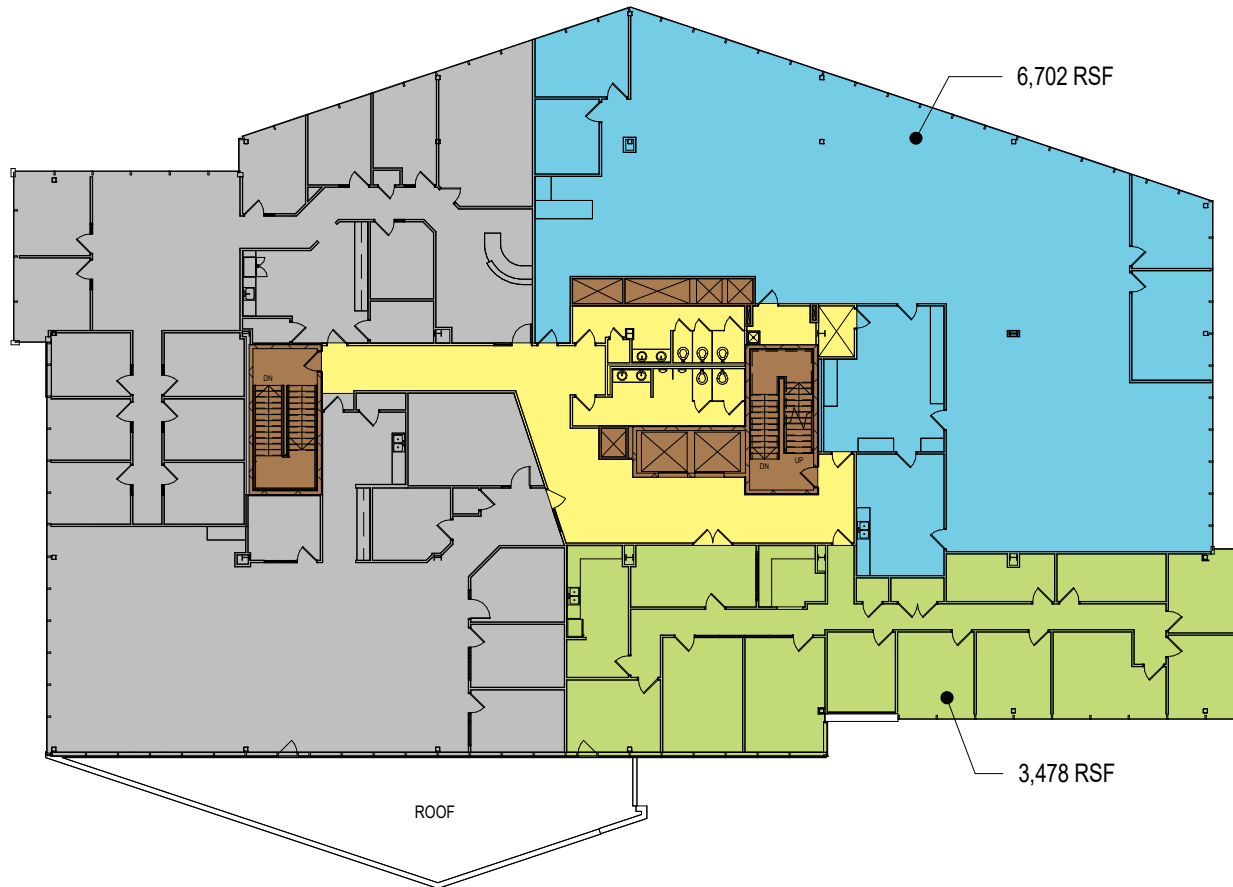

The Gialamas Company, Inc.

8040 EXCELSIOR DRIVE

8040 Excelsior Drive, Suite 200

Madison, Wisconsin 53717

Ph. 608-836-8000

Fx. 608-836-7863

www.gialamas.com

FOURTH FLOOR PLAN