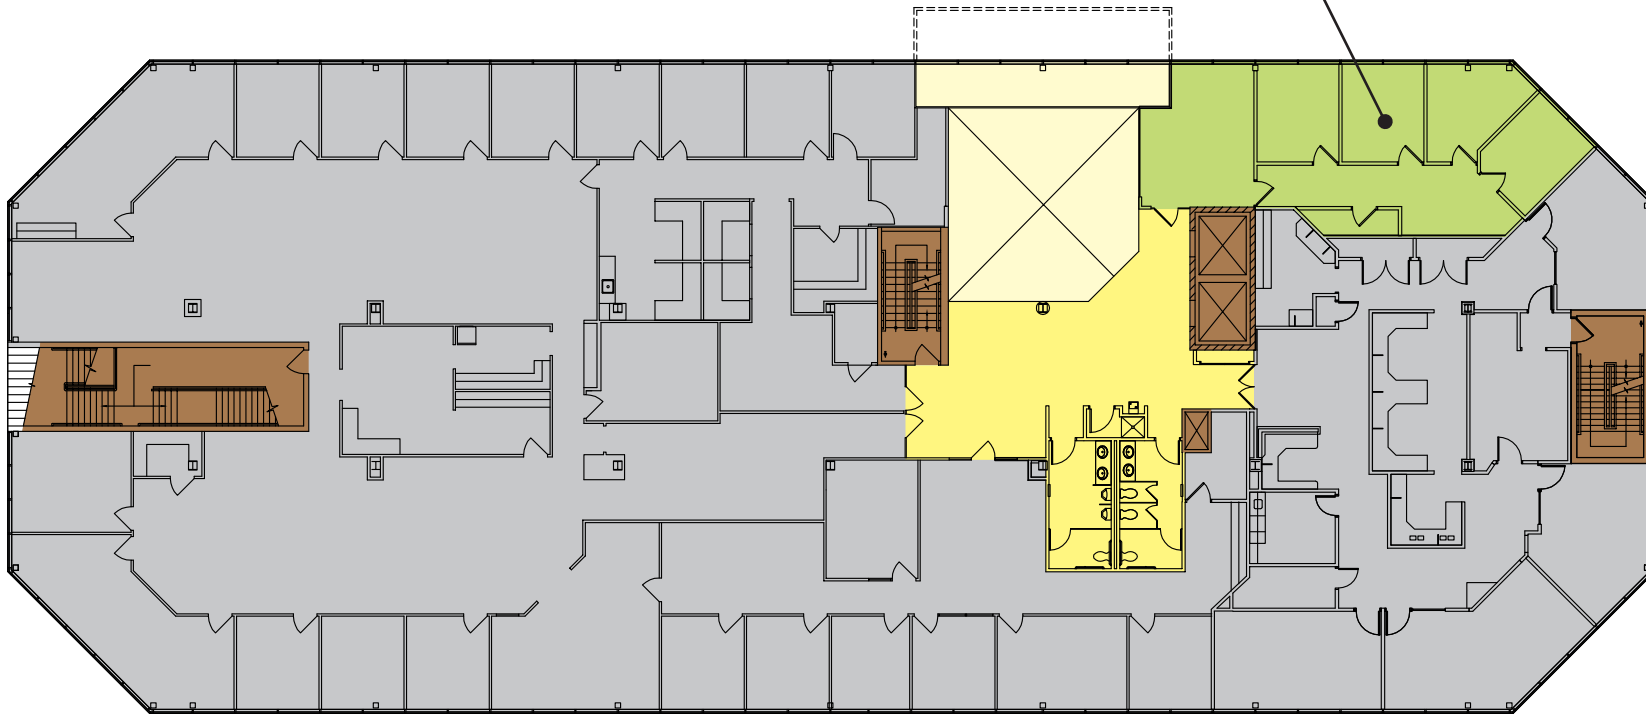

The Gialamas Company, Inc.

8040 Excelsior Drive
Madison, Wisconsin 53717
Ph. 608-836-8000
Fx. 608-836-7863
www.gialamas.com

8000 Excelsior Drive
Madison, Wisconsin

AVAILABLE SPACE

1,244 RSF

SECOND FLOOR