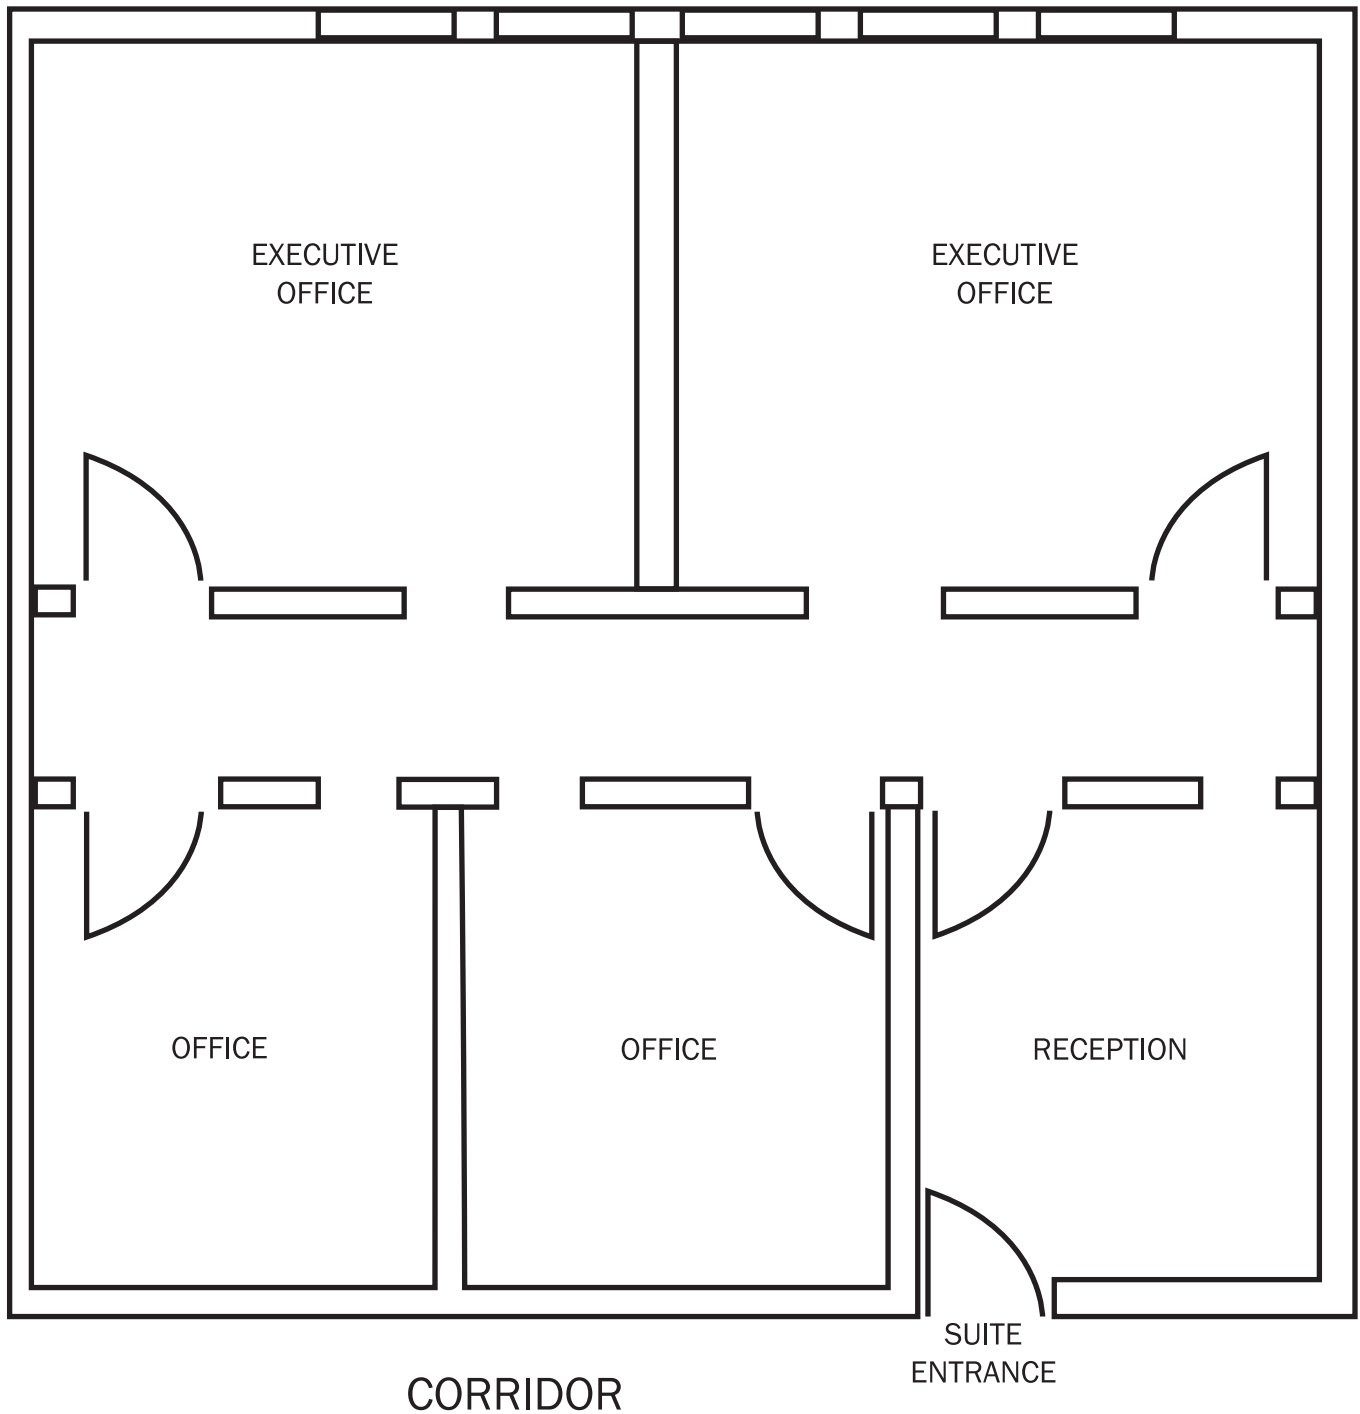

SUITE 330 - 810 Sq. Ft.

DEVELOPMENT ▲ MANAGEMENT ▲ REALTY

608-833-9044 parktowne.com