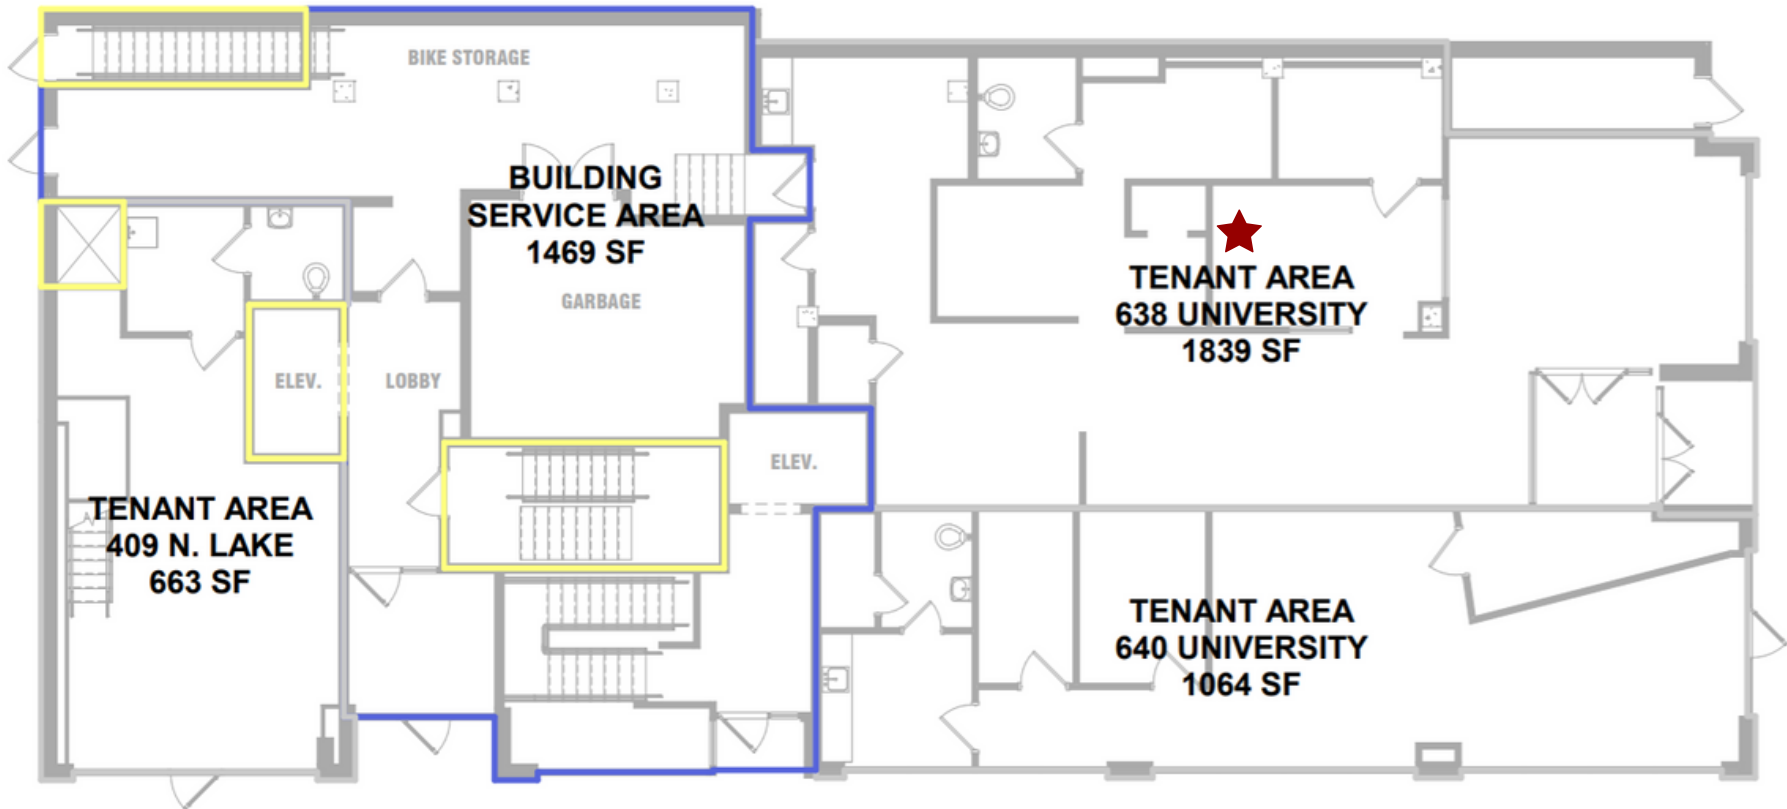

VERTICAL PENETRATION
334 SF

1 **1ST FLOOR**
1/8" = 1'-0"

THE VARSITY

1ST FLOOR SQUARE FOOTAGE - 02/22/2022