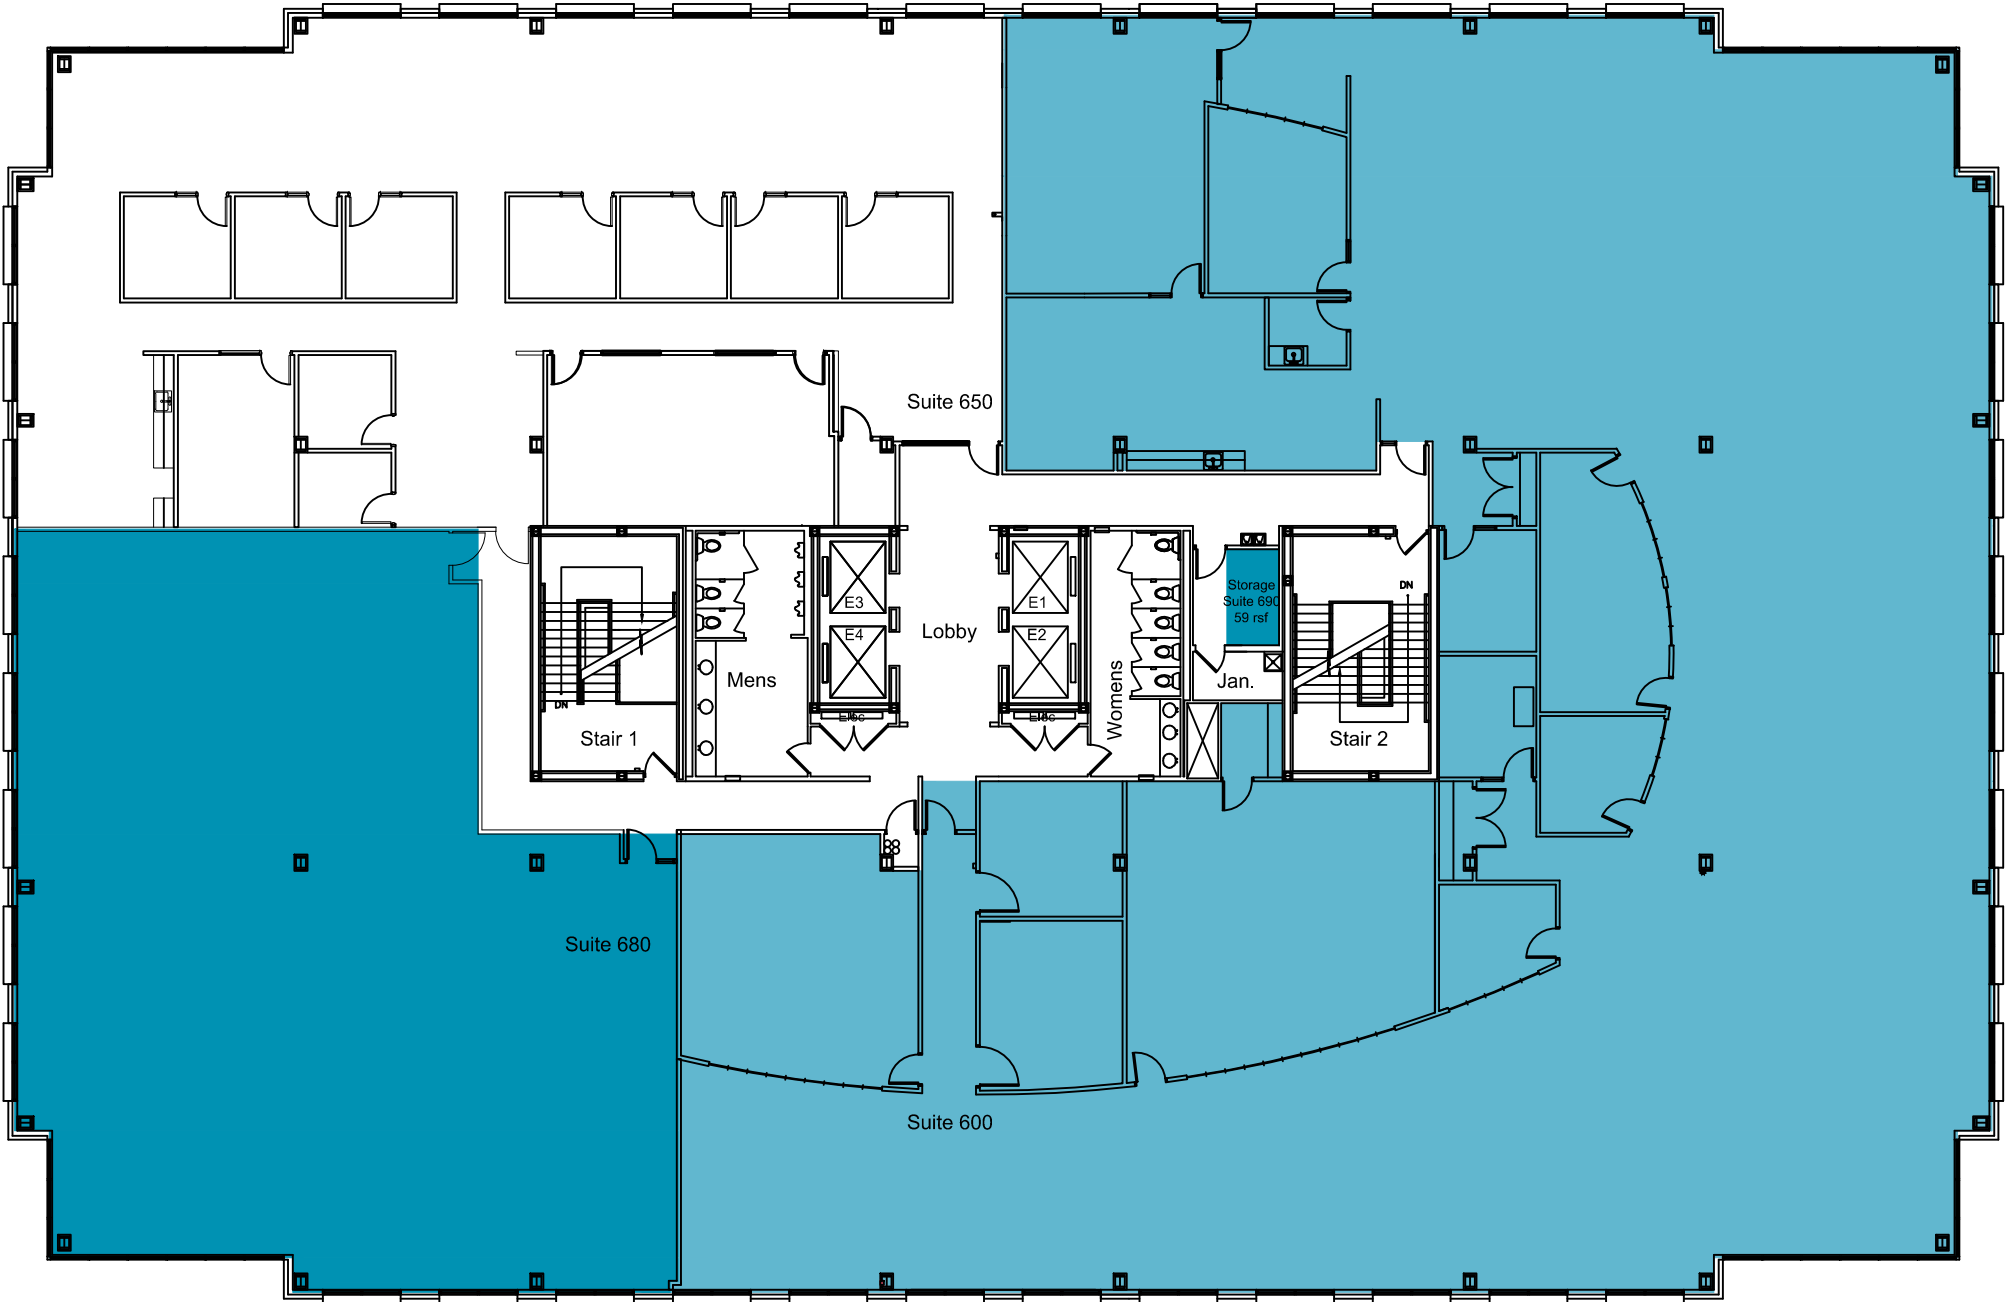

Available
Suite 600
14,891 rsf

Available
Suite 680
5,229 rsf

1600 Aspen Commons
6th Floor