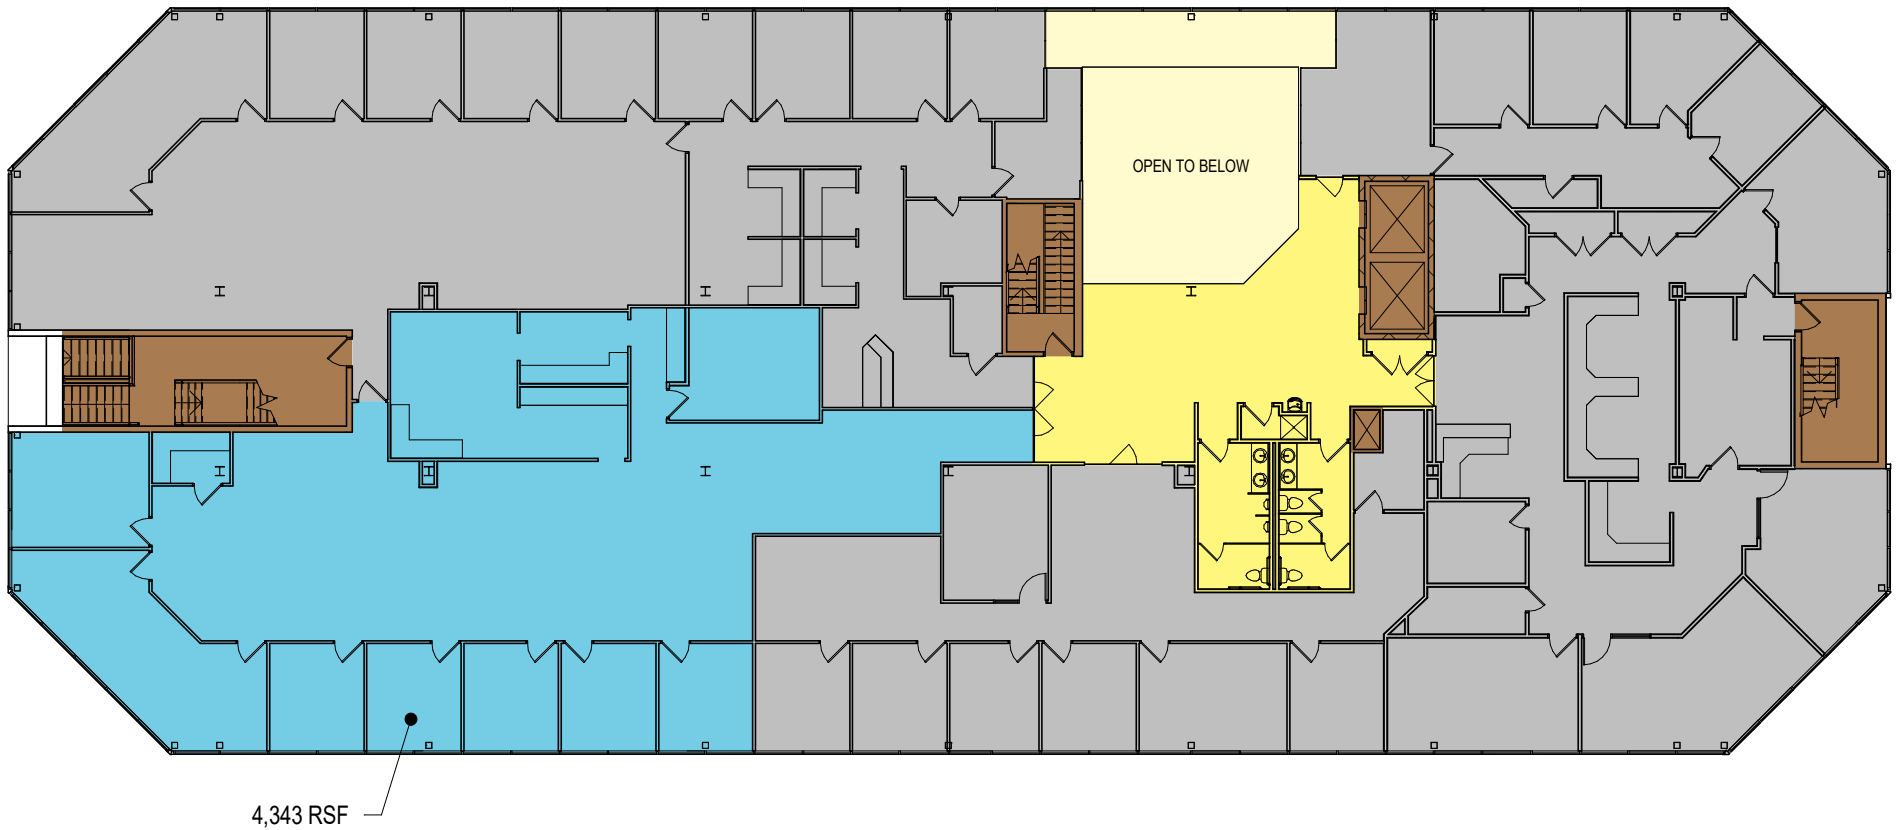

The Gialamas Company, Inc.

8000 EXCELSIOR DRIVE

8040 Excelsior Drive, Suite 200

Madison, Wisconsin 53717

Ph. 608-836-8000

Fx. 608-836-7863

www.gialamas.com

SECOND FLOOR PLAN