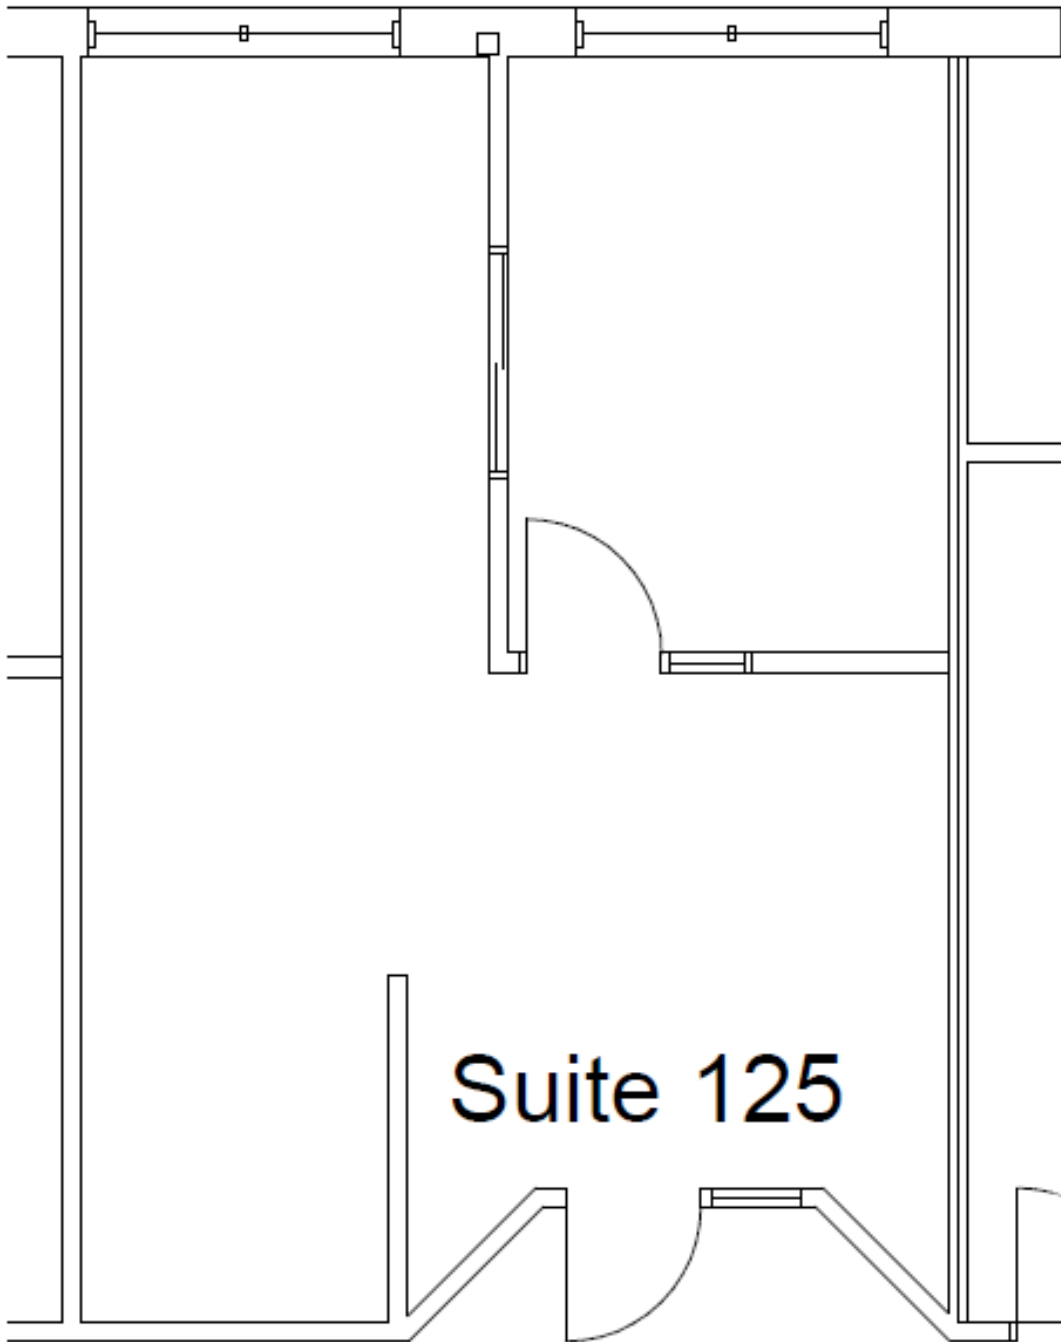

# 5315 WALL STREET | SUITE 125

669 SQUARE FEET | AVAILABLE

**Suite 125**