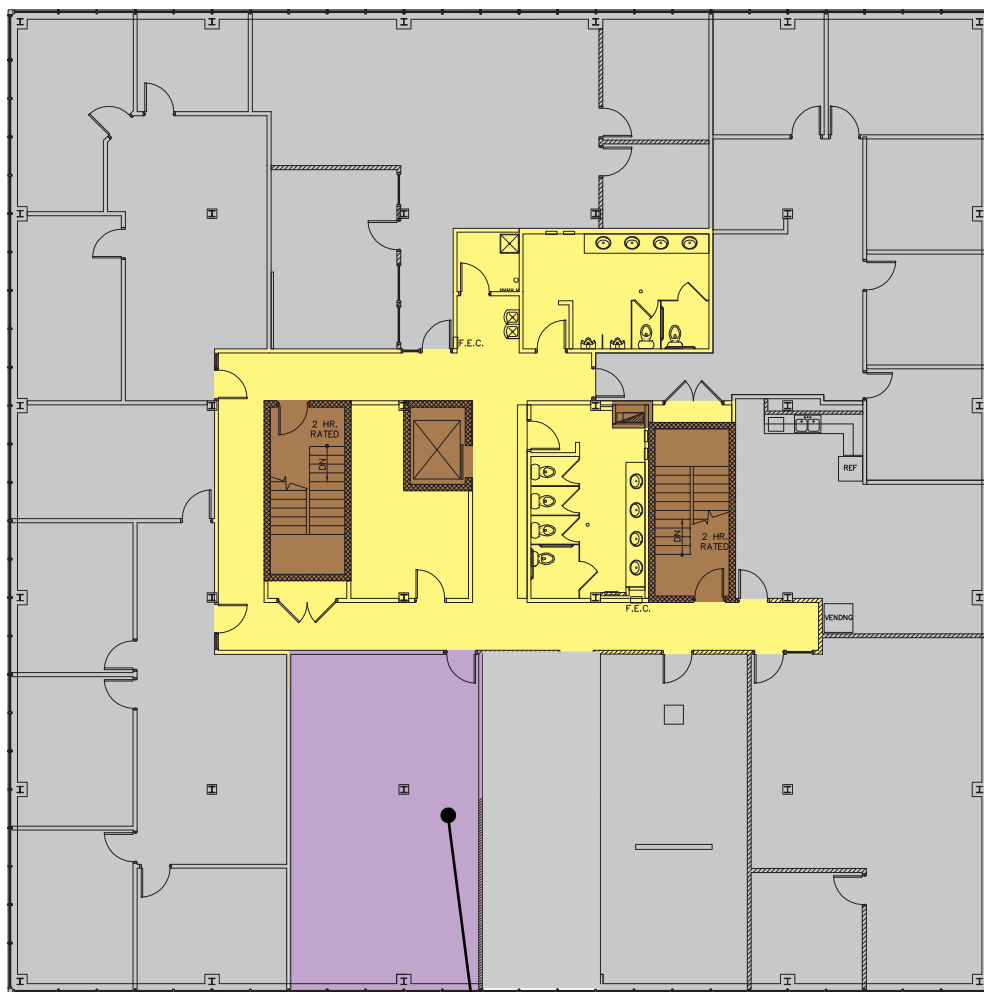

The Gialamas Company, Inc.

8040 Excelsior Drive
Madison, Wisconsin 53717
Ph. 608-836-8000
Fx. 608-836-7863
www.gialamas.com

8030 Excelsior Drive
Madison, Wisconsin

AVAILABLE SPACE

861 RSF

THIRD FLOOR