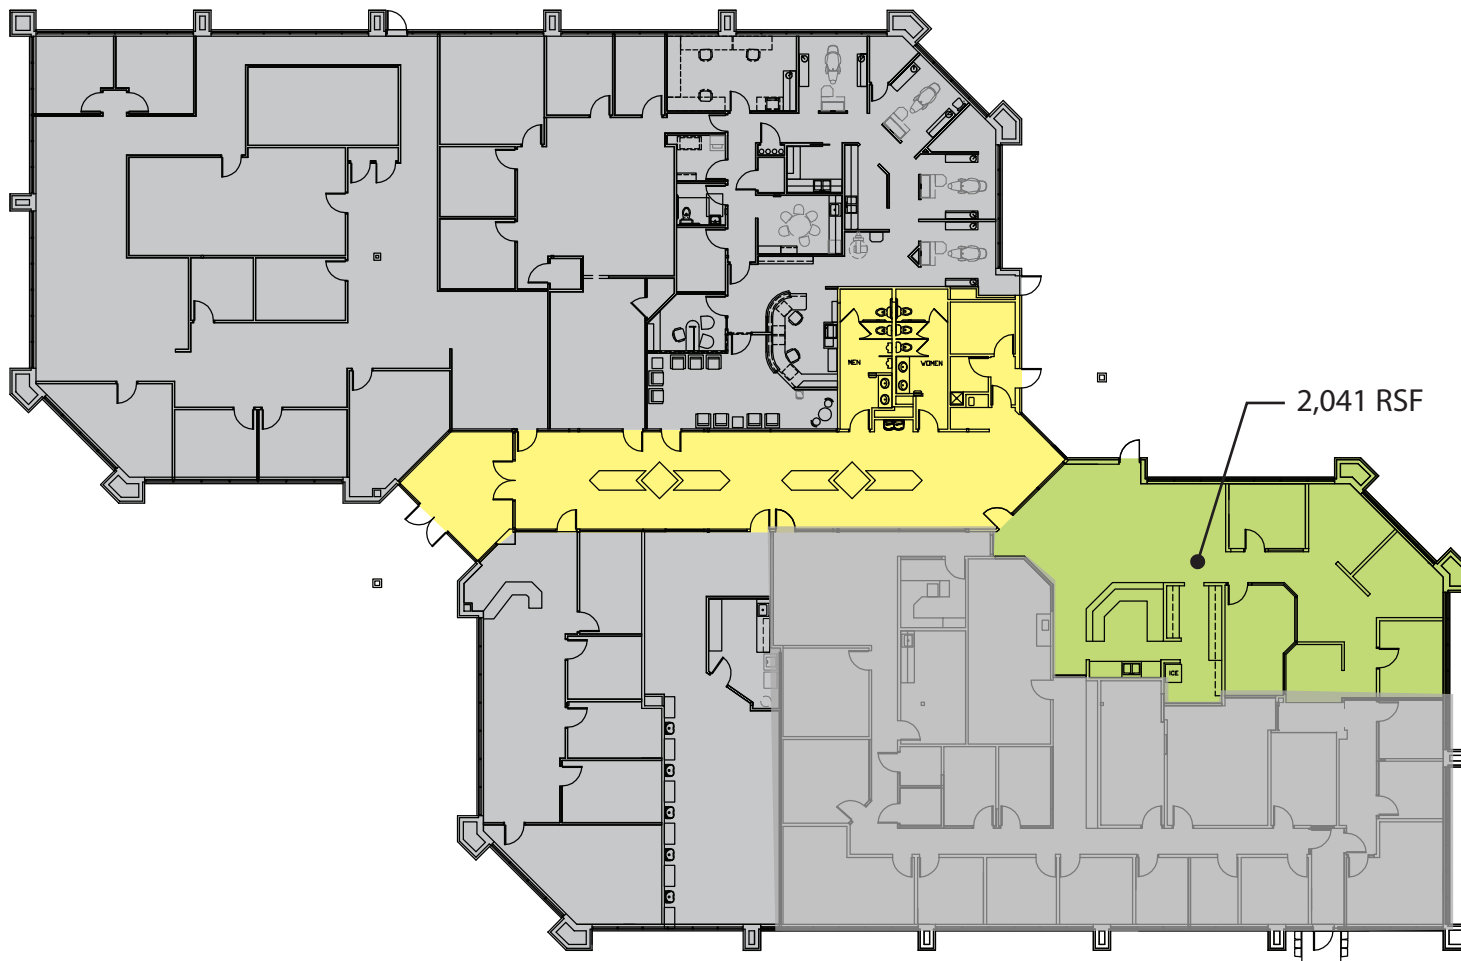

The Gialamas Company, Inc.

8040 Excelsior Drive
Madison, Wisconsin 53717
Ph. 608-836-8000
Fx. 608-836-7863
www.gialamas.com

8025 Excelsior Drive
Madison, Wisconsin

AVAILABLE SPACE

FIRST FLOOR