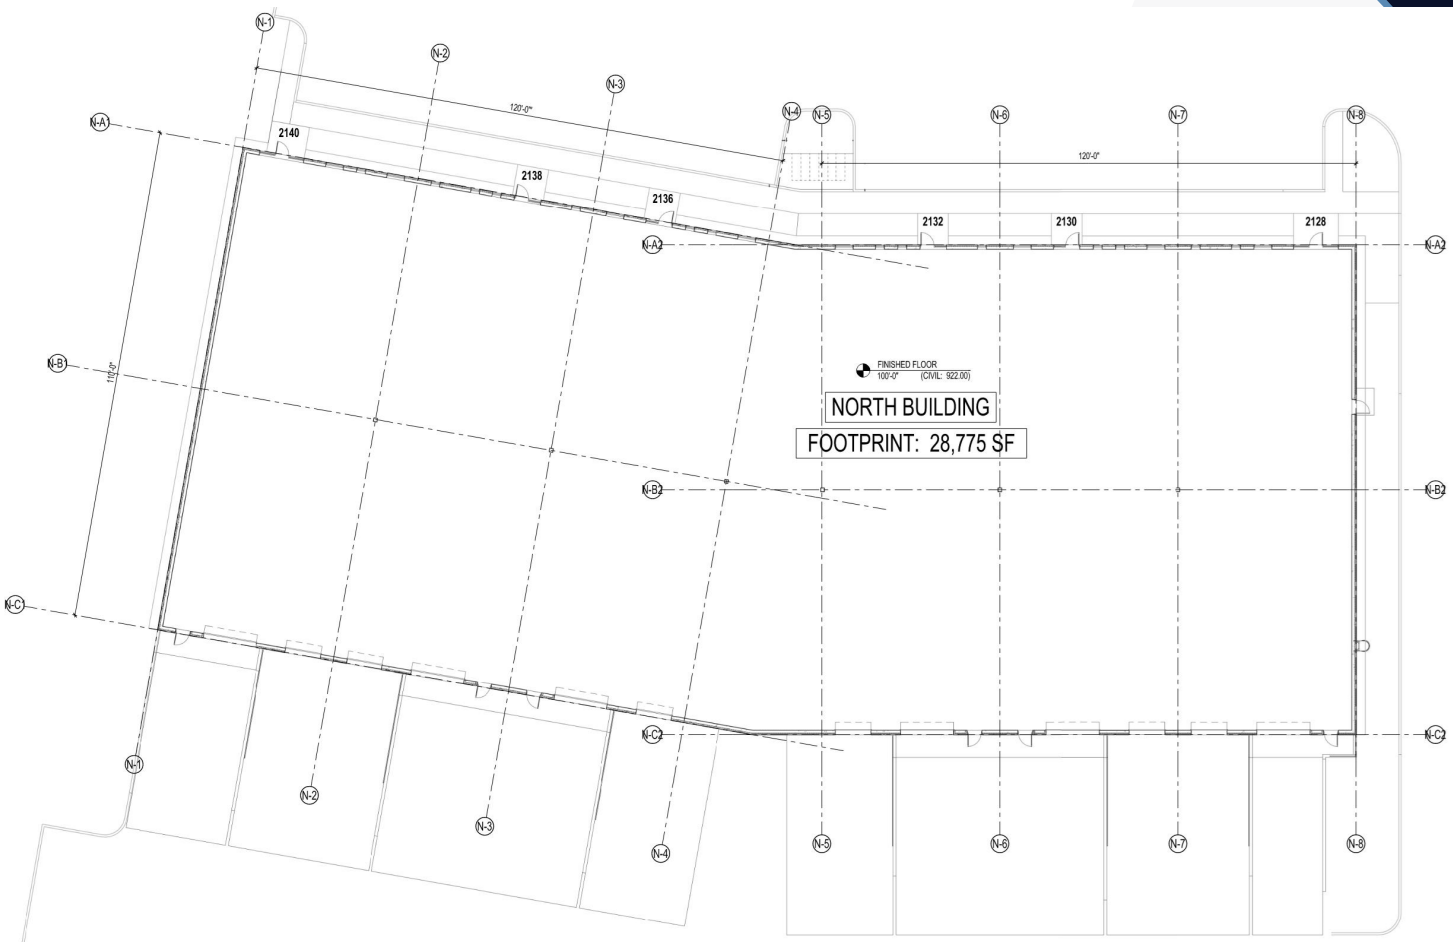

2128 City View Drive |

28,775 SQUARE FEET | AVAILABLE

NOTES