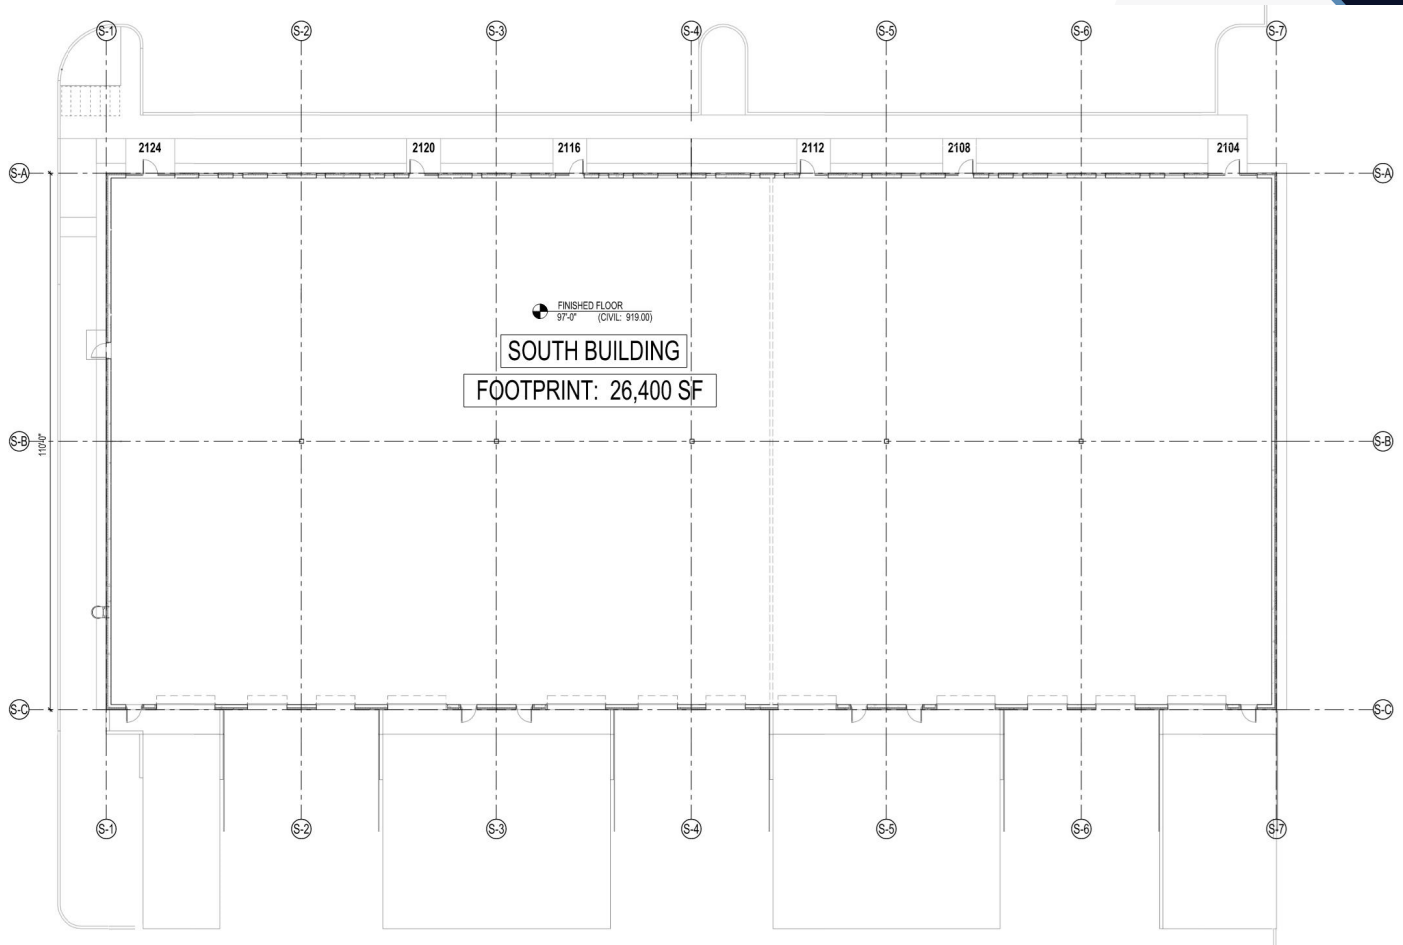

2104 City View Drive | South Building

26,400 SQUARE FEET | AVAILABLE

NOTES