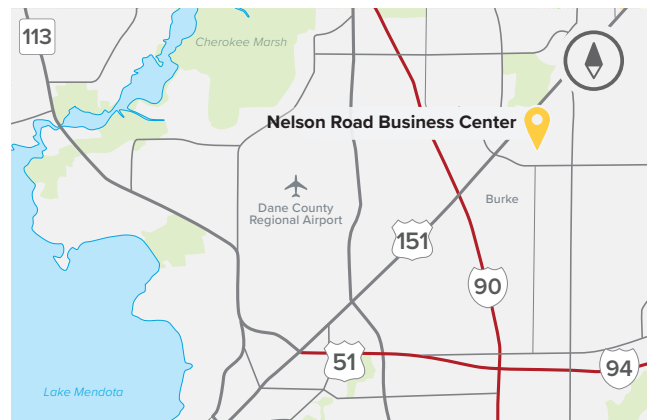

Nelson Road Business Center

4001–4009 Felland Road
Madison, WI 53718

FLEX/R&D/WAREHOUSE
SINGLE-STORY OFFICE

About Nelson Road Business Center

Nelson Road Business Center is located at the far-east side of the City of Madison, Wisconsin in Dane County. The business center is located one-half mile east of the Highway 151 and Nelson Road intersection and one-half mile north of the Intersection of Highway 151 and Interstates 90, 39, 94. Nelson Road Business Center is just minutes from restaurants, regional shopping and lodging.

For more information and to view floor plans, visit:
sjpi.com/nelsonroad

Current Availabilities | Nelson Road Business Park

1,300 sq. ft.	4009 Felland Road	Ste. 108	All office with reception area area amd 4 private offices
1,513 sq. ft.	4009 Felland Road	Ste. 134	All warehouse with restroom and drive-in door