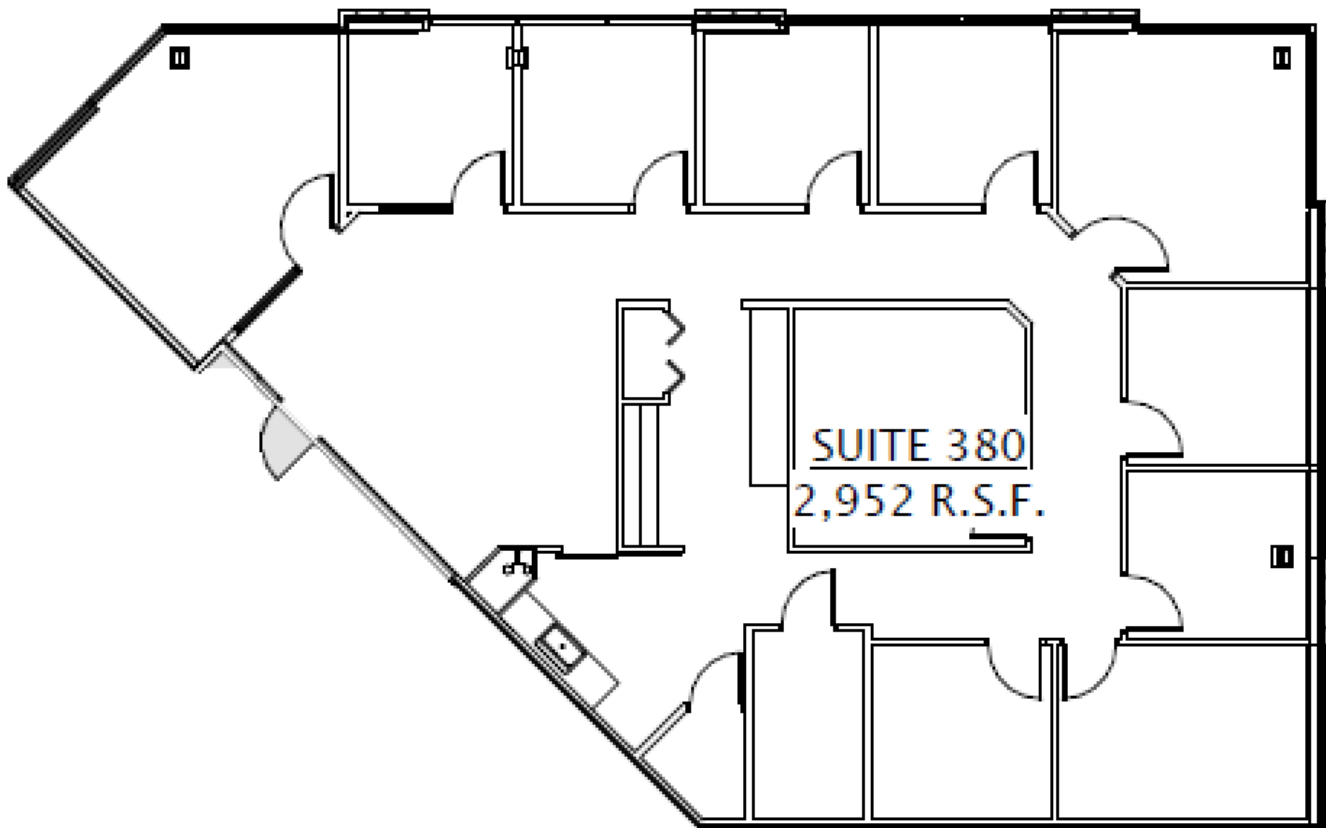

5201 EAST TERRACE DRIVE | SUITE 380

2,952 SQUARE FEET | AVAILABLE

NOTES
