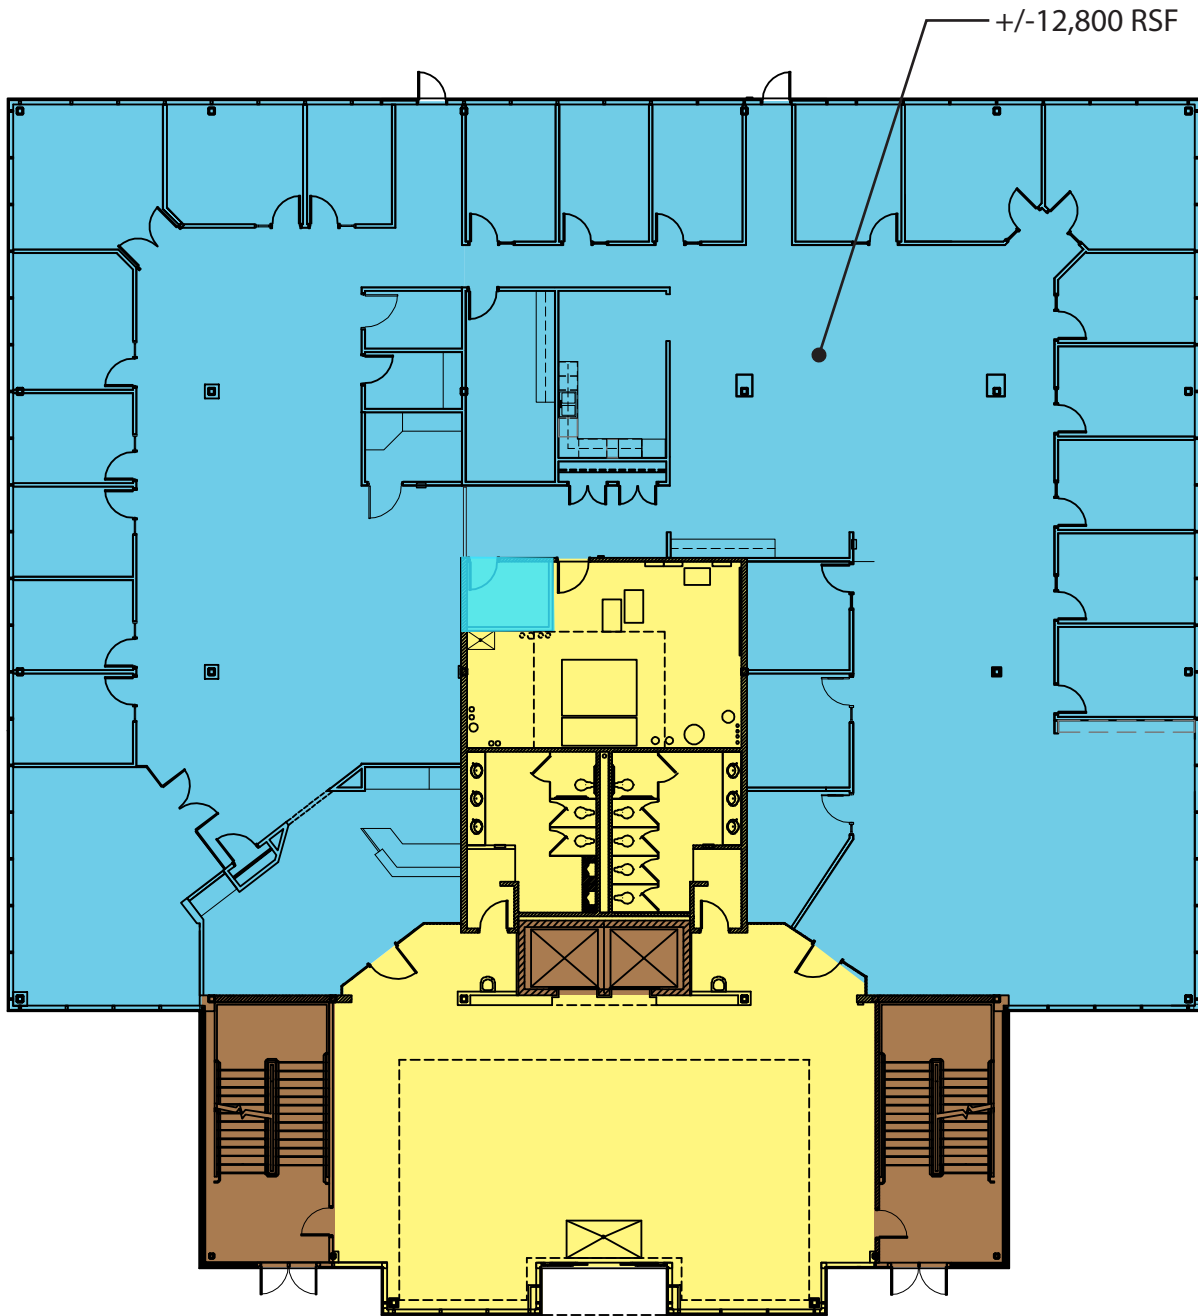

The Gialamas Company, Inc.

8040 Excelsior Drive
Madison, Wisconsin 53717
Ph. 608-836-8000
Fx. 608-836-7863
www.gialamas.com

8020 Excelsior Drive
Madison, Wisconsin

AVAILABLE SPACE

FIRST FLOOR