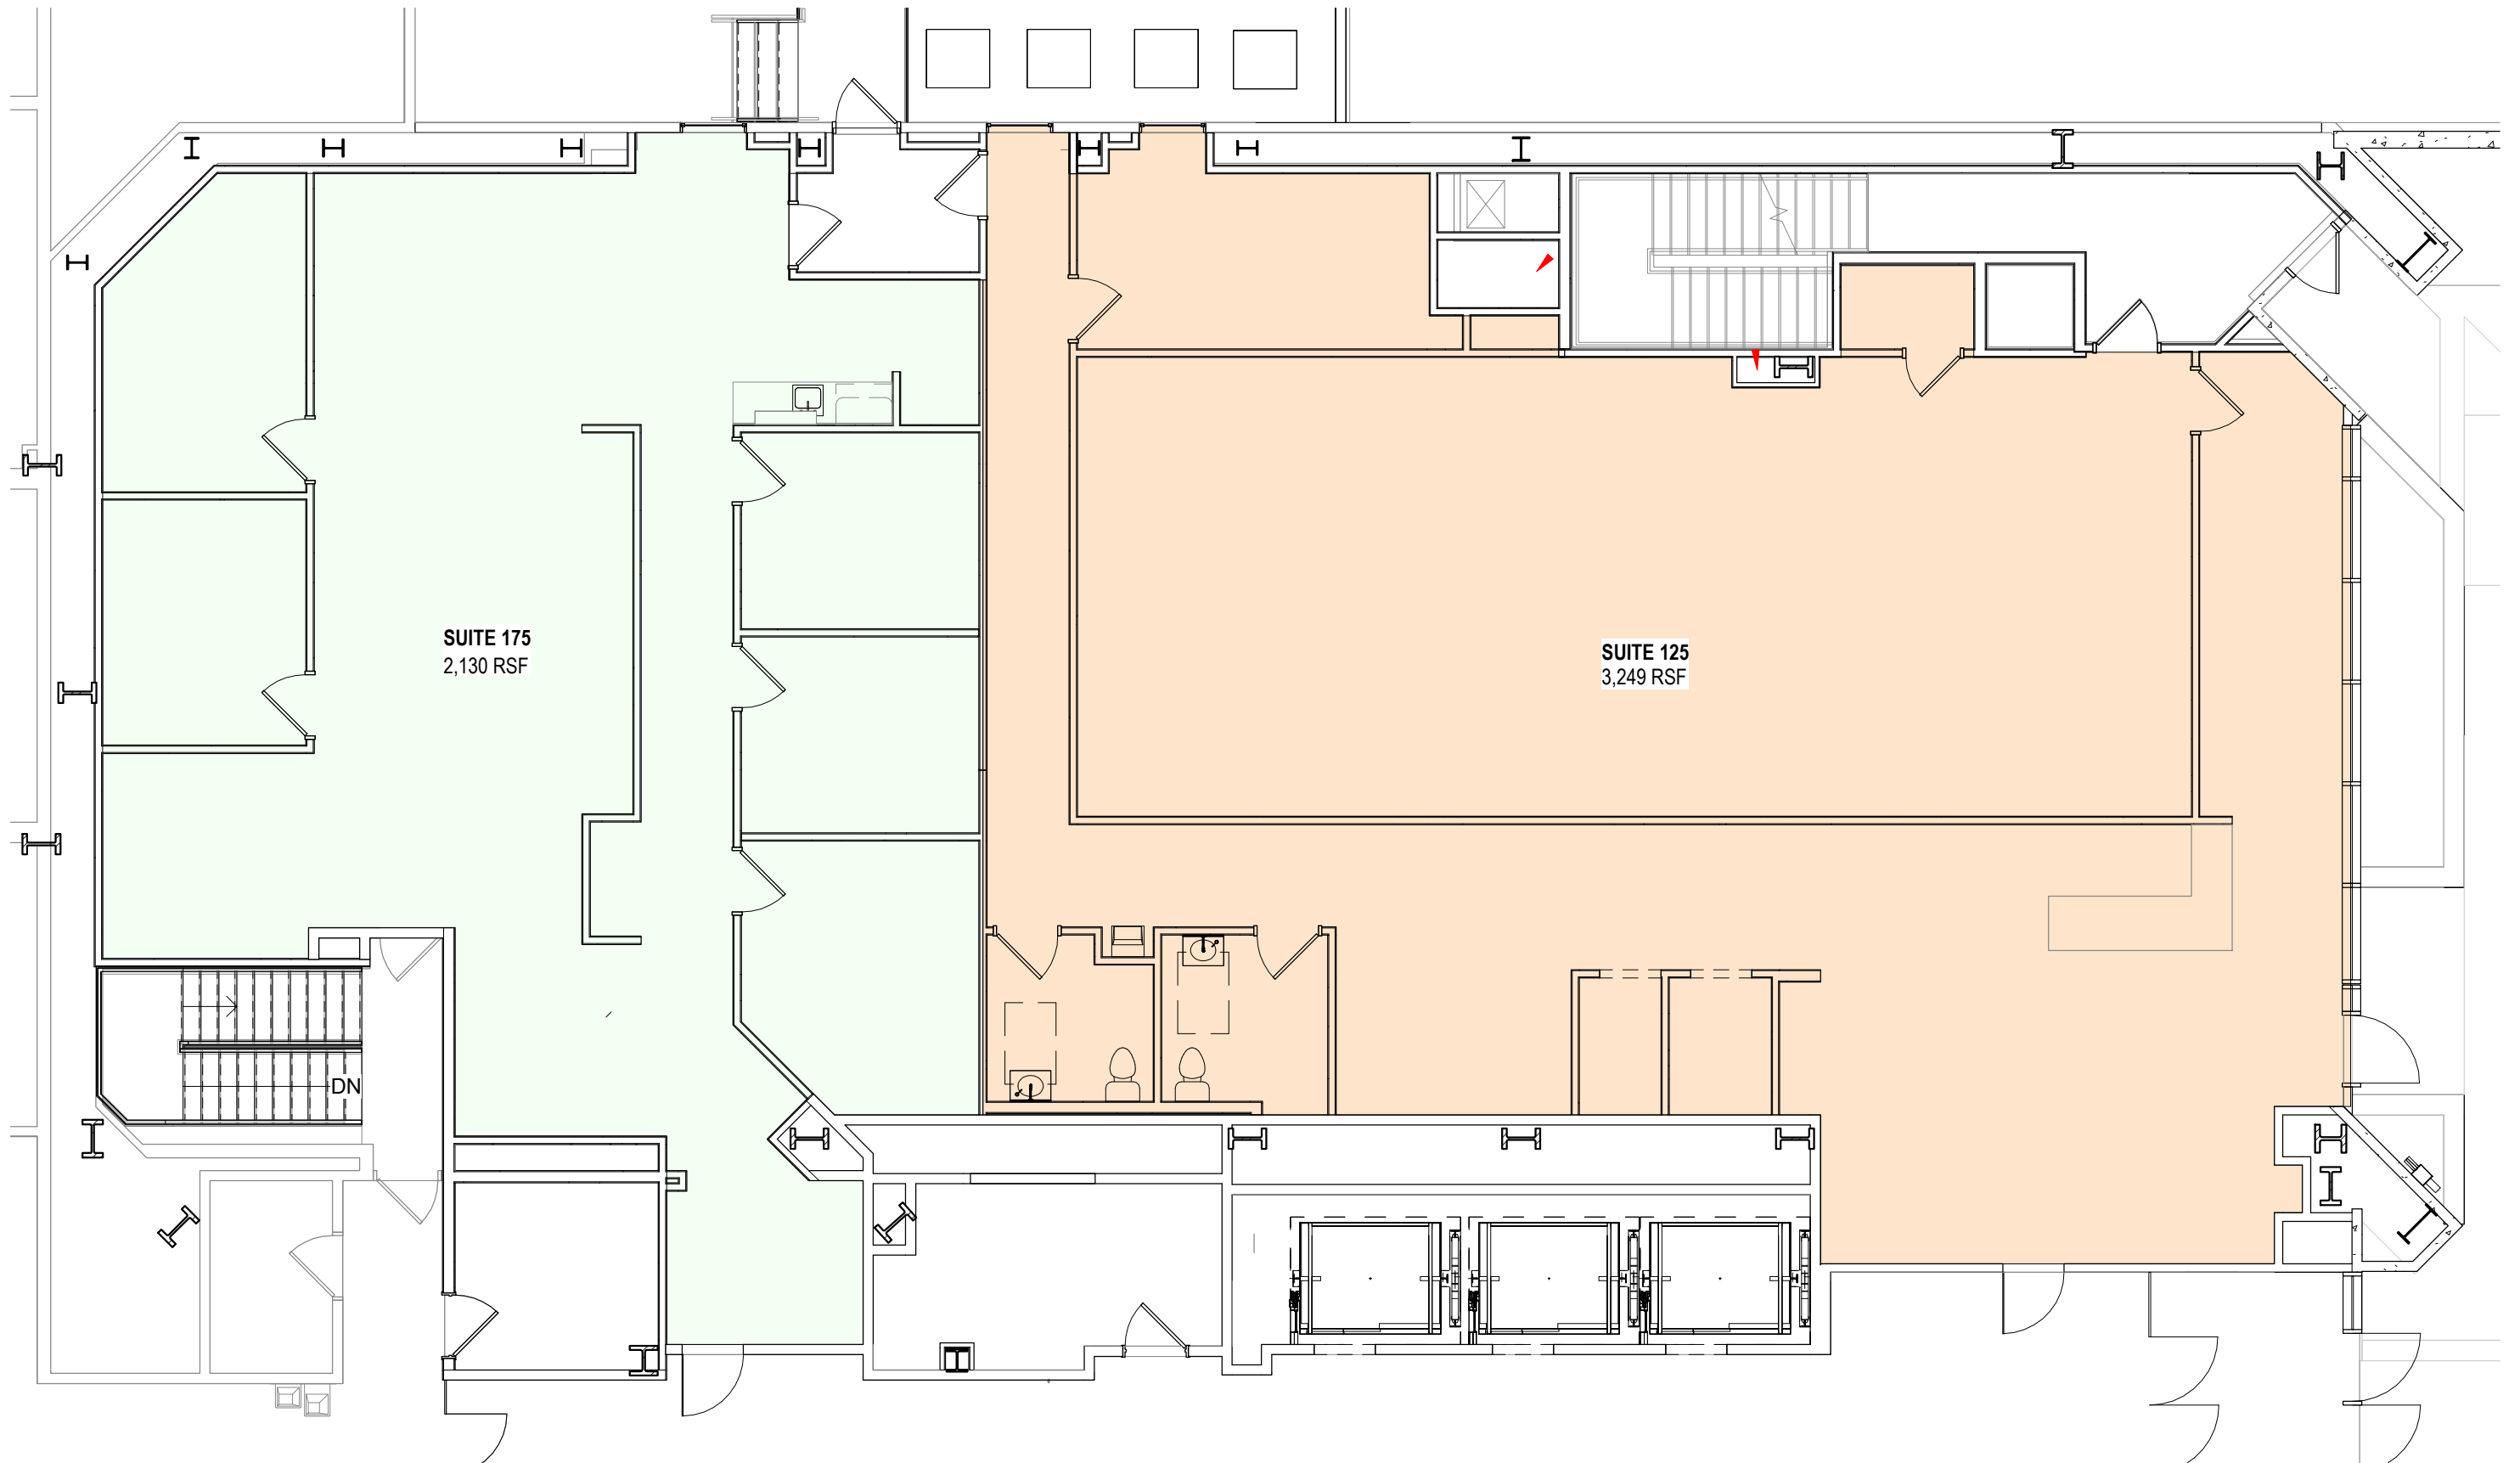

Exhibit A

SUITE 175
2,130 RSF

SUITE 125
3,249 RSF

AREA SUMMARY:

SUITE 125	2,900.5 SF
SUITE 175	1,901.5 SF
COMMON EXIT	62.8 SF
TOTAL	4,864.8 SF

EX103
EXISTING FIRST FLOOR PLAN LEASING