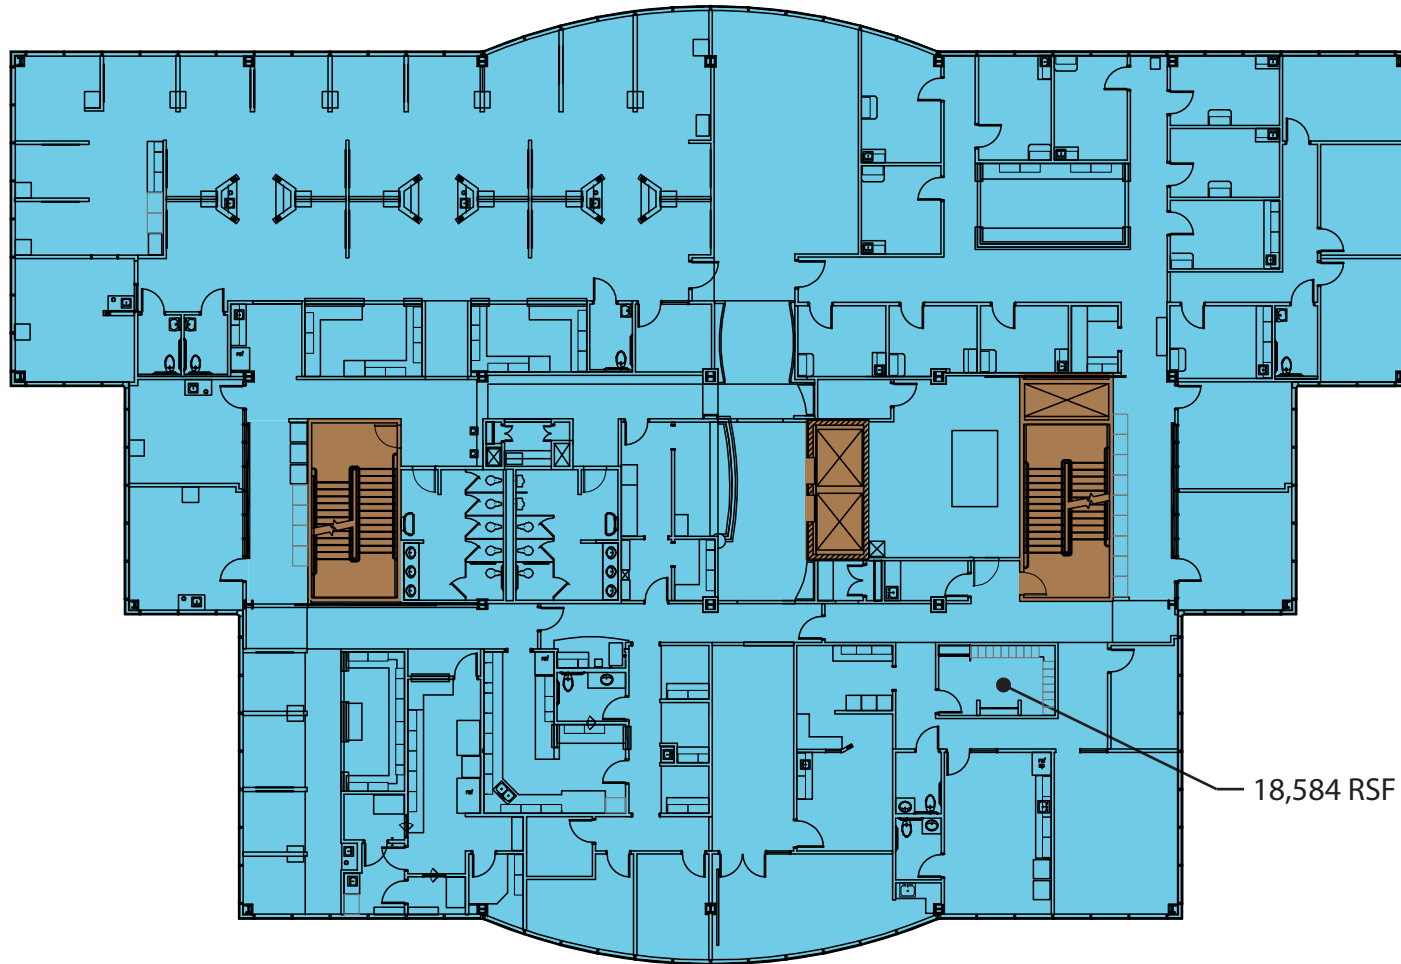

The Gialamas Company, Inc.

8040 Excelsior Drive
Madison, Wisconsin 53717
Ph. 608-836-8000
Fx. 608-836-7863
www.gialamas.com

1200 John Q. Hammons Drive
Madison, Wisconsin

AVAILABLE SPACE

18,584 RSF

FOURTH FLOOR