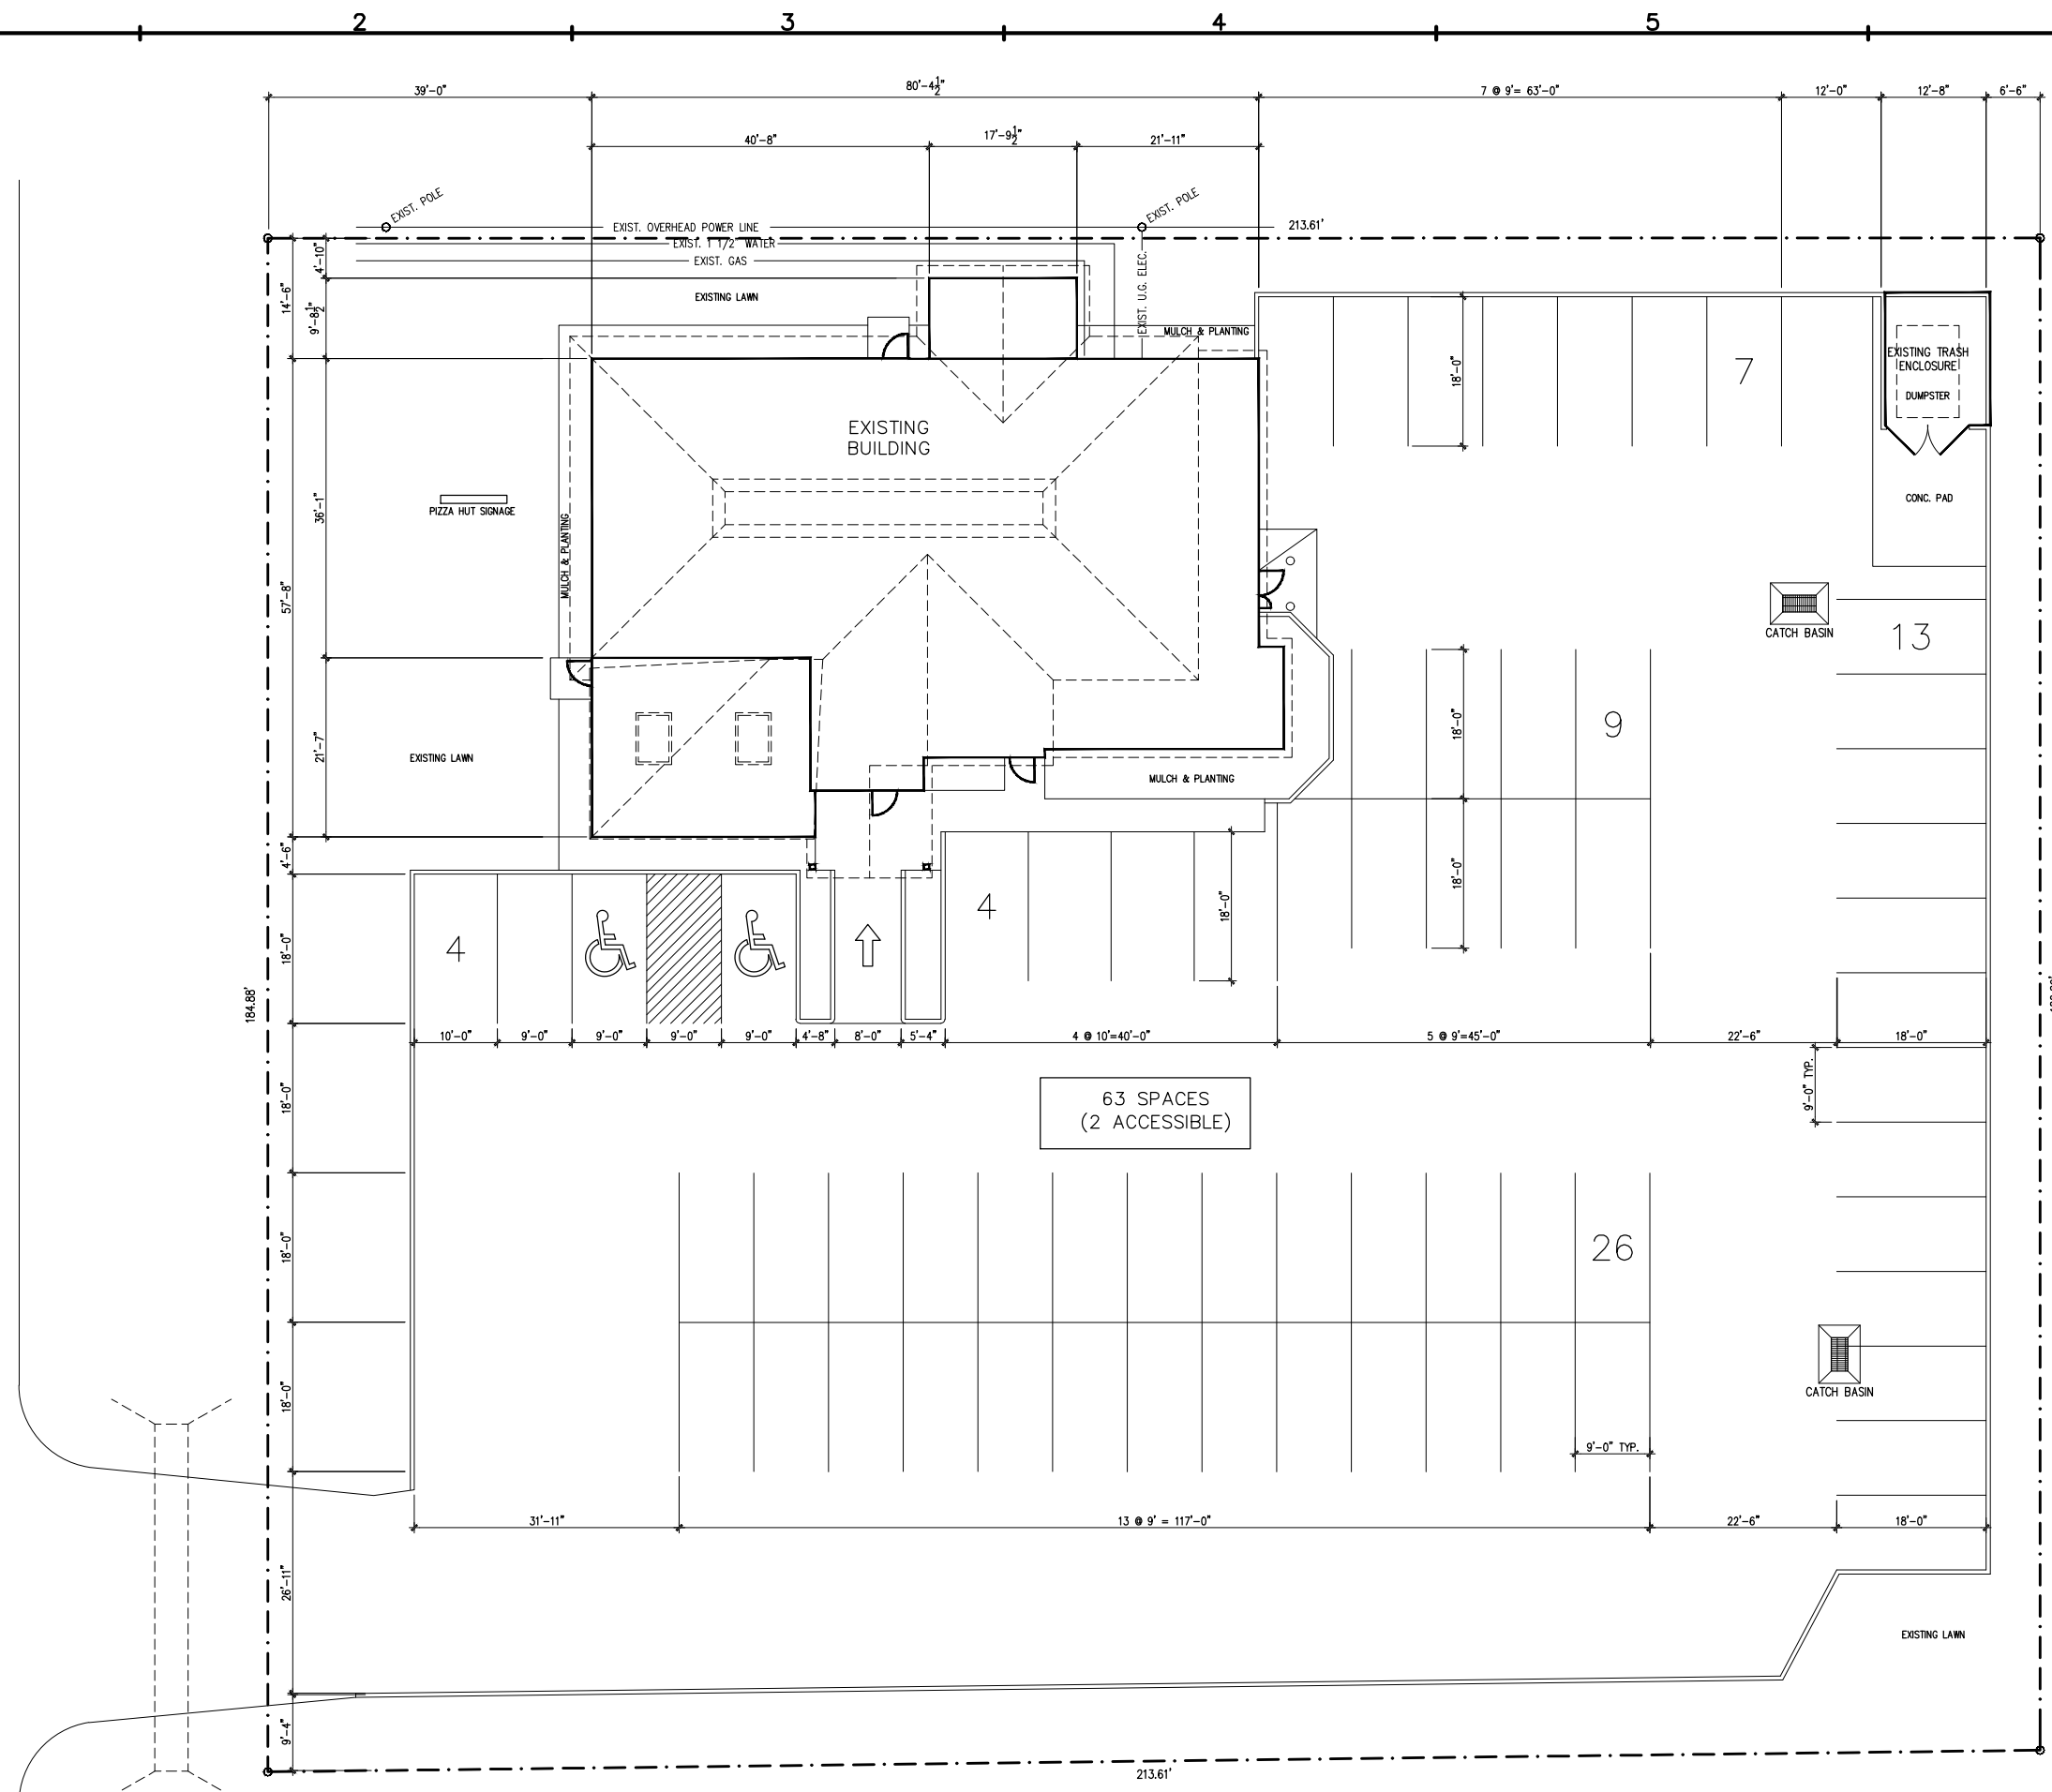

1424 HIGHWAY 51
 STOUGHTON, WISCONSIN 53589

of Southern Wisconsin, Inc.

Comm. No.	K9621
Issued For	Date
PRELIM.	05.21.09

SITE PLAN

SW1

U.S. HIGHWAY 51

C4 SITE PLAN
SW1 SCALE: 1"=10'-0"