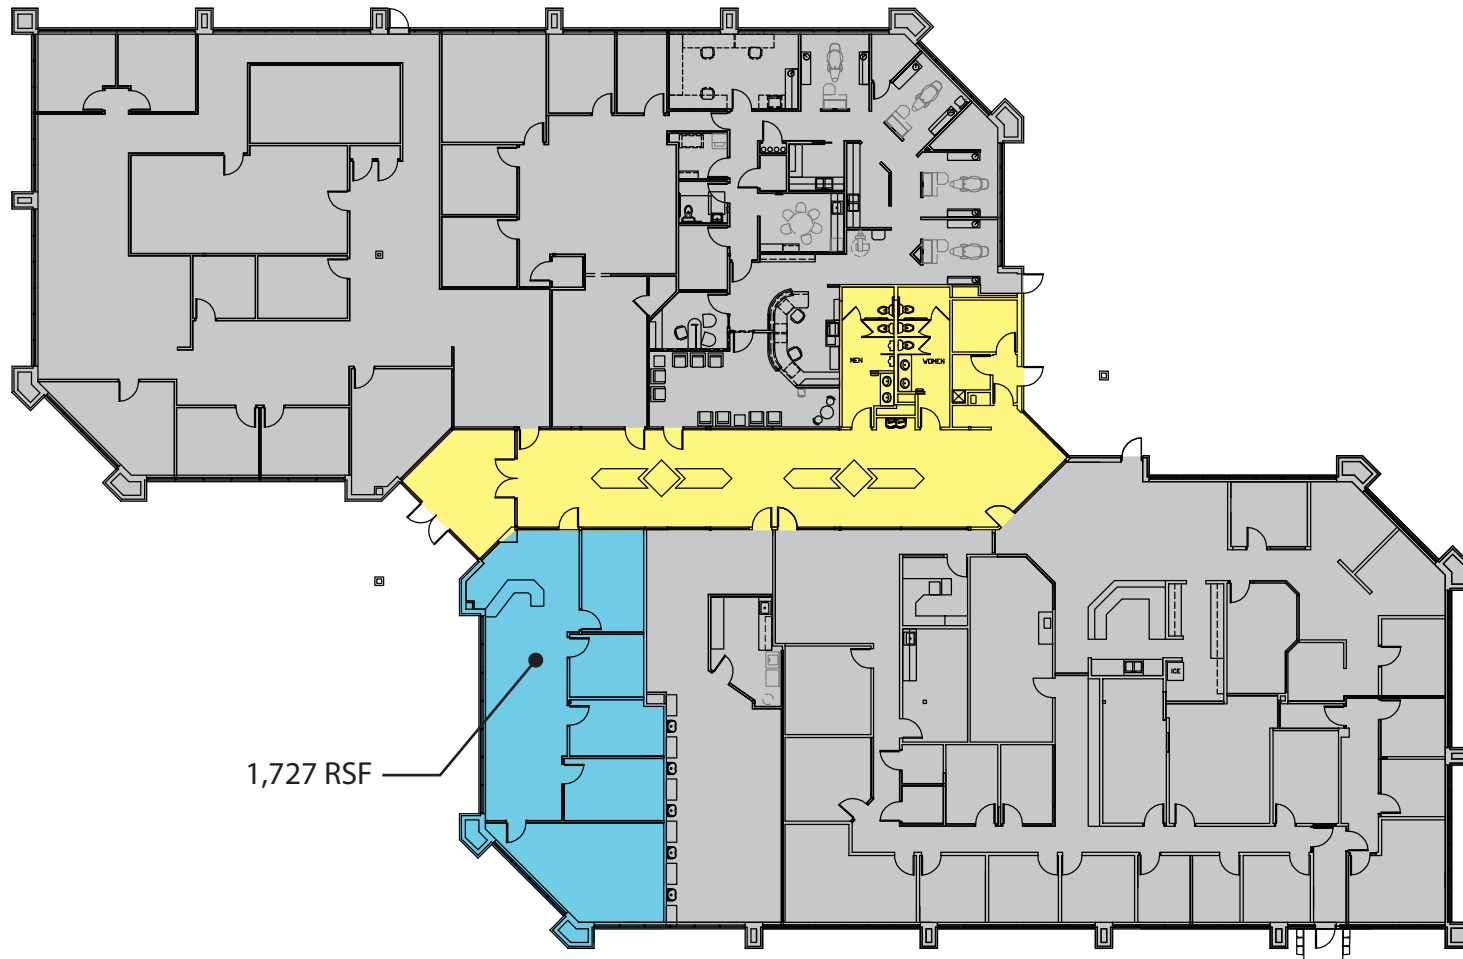

The Gialamas Company, Inc.

8040 Excelsior Drive
Madison, Wisconsin 53717
Ph. 608-836-8000
Fx. 608-836-7863
www.gialamas.com

8025 Excelsior Drive
Madison, Wisconsin

AVAILABLE SPACE

1,727 RSF

FIRST FLOOR