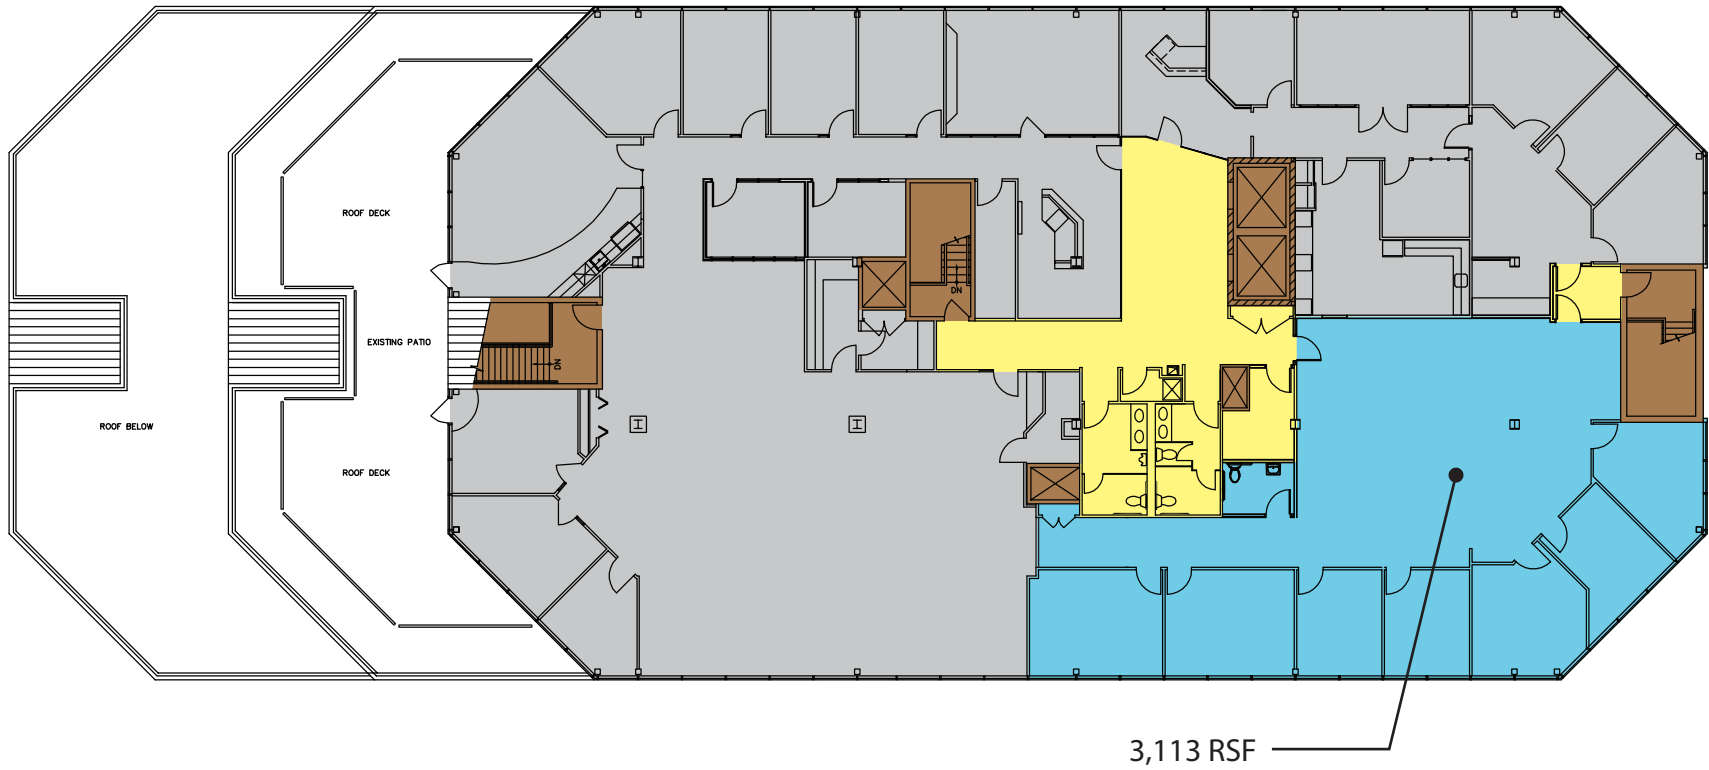

The Gialamas Company, Inc.

8040 Excelsior Drive
Madison, Wisconsin 53717
Ph. 608-836-8000
Fx. 608-836-7863
www.gialamas.com

8000 Excelsior Drive
Madison, Wisconsin

AVAILABLE SPACE

FOURTH FLOOR