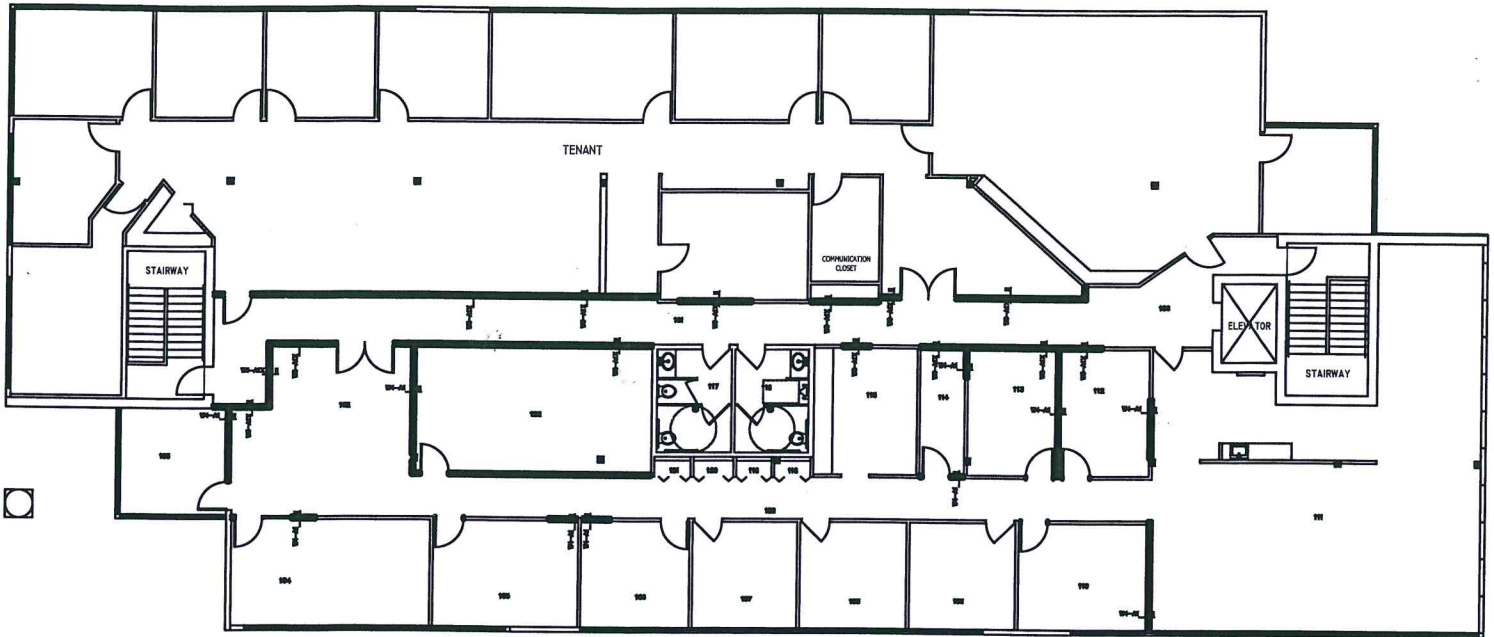

6410 ENTERPRISE LANE

Suite 210 - 3,392 SF

Suite 220 - 1,016 SF

Suite 230 - 4,222 SF

DEVELOPMENT ▄ MANAGEMENT ▄ REALTY

608-833-9044 parktowne.com