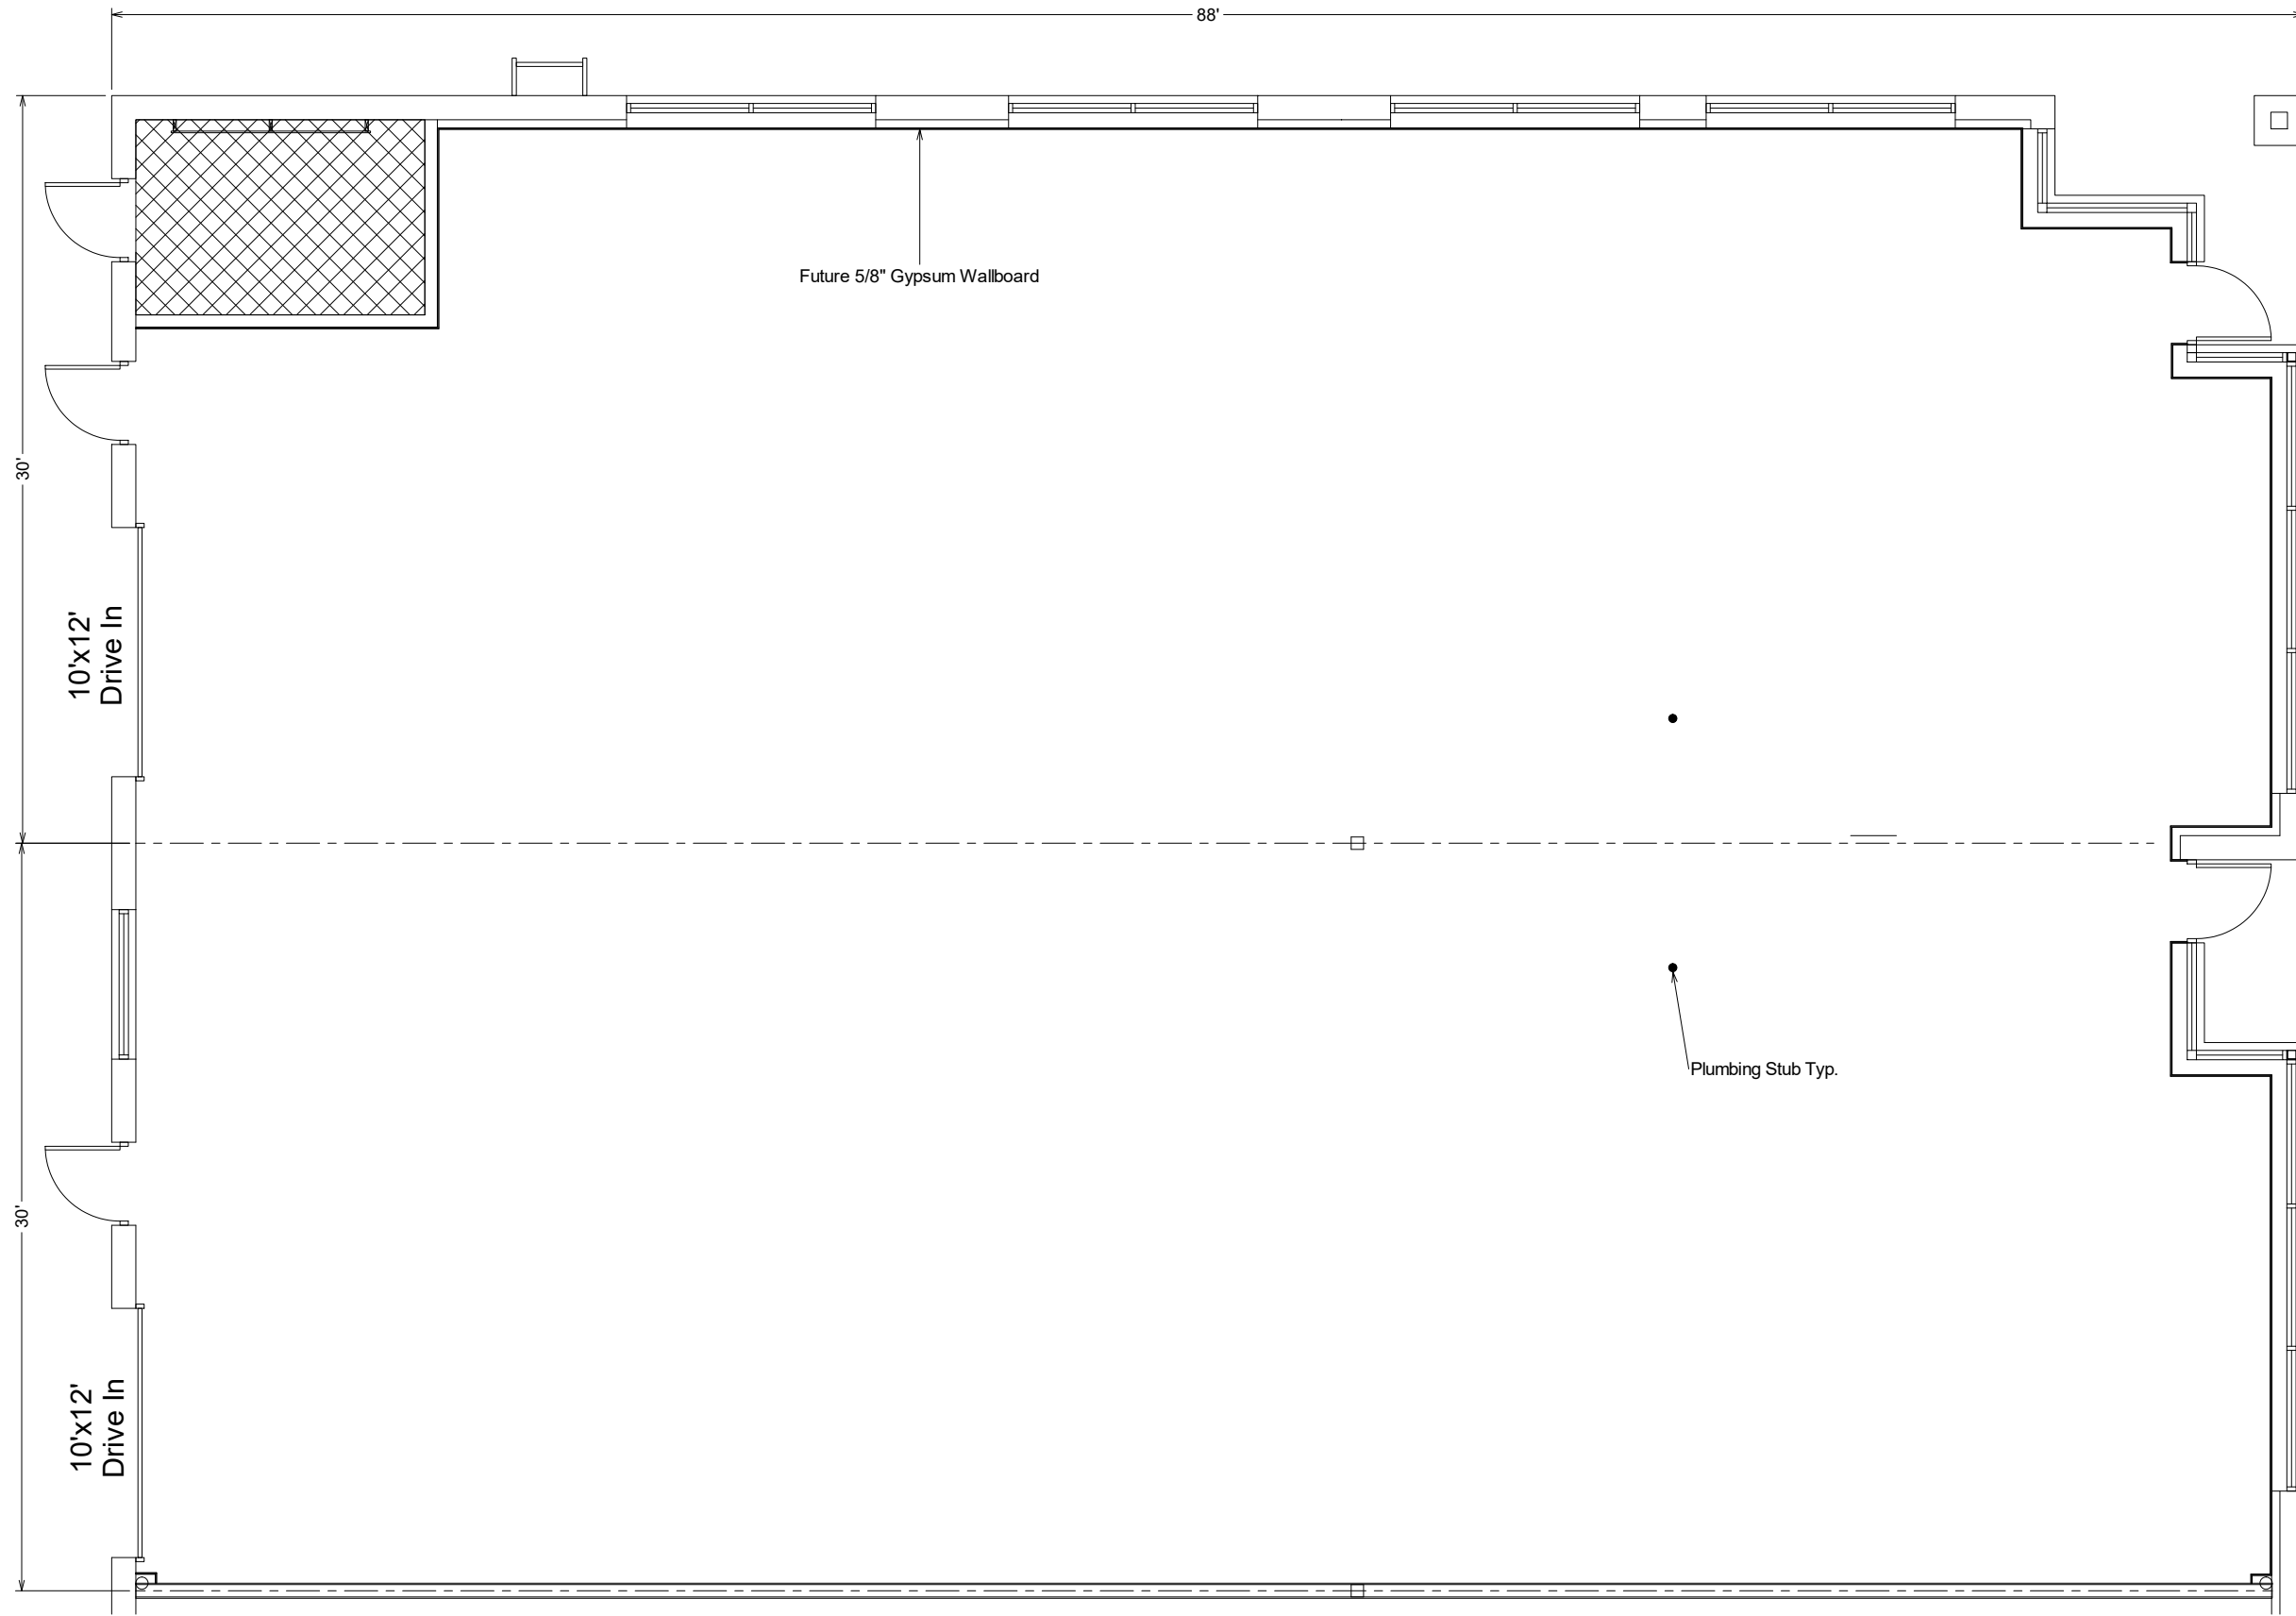

Total: 5,165 SF

--

NO.	DESCRIPTION	BY	DATE

SHEET TITLE:
Floor Plan

PROJECT DESCRIPTION:
**1100 Frank H Street
Suite 13-14
Waukegan, WI**

DRAWINGS PROVIDED BY:

DATE:

8/31/2020

SCALE:

SHEET:

A-1