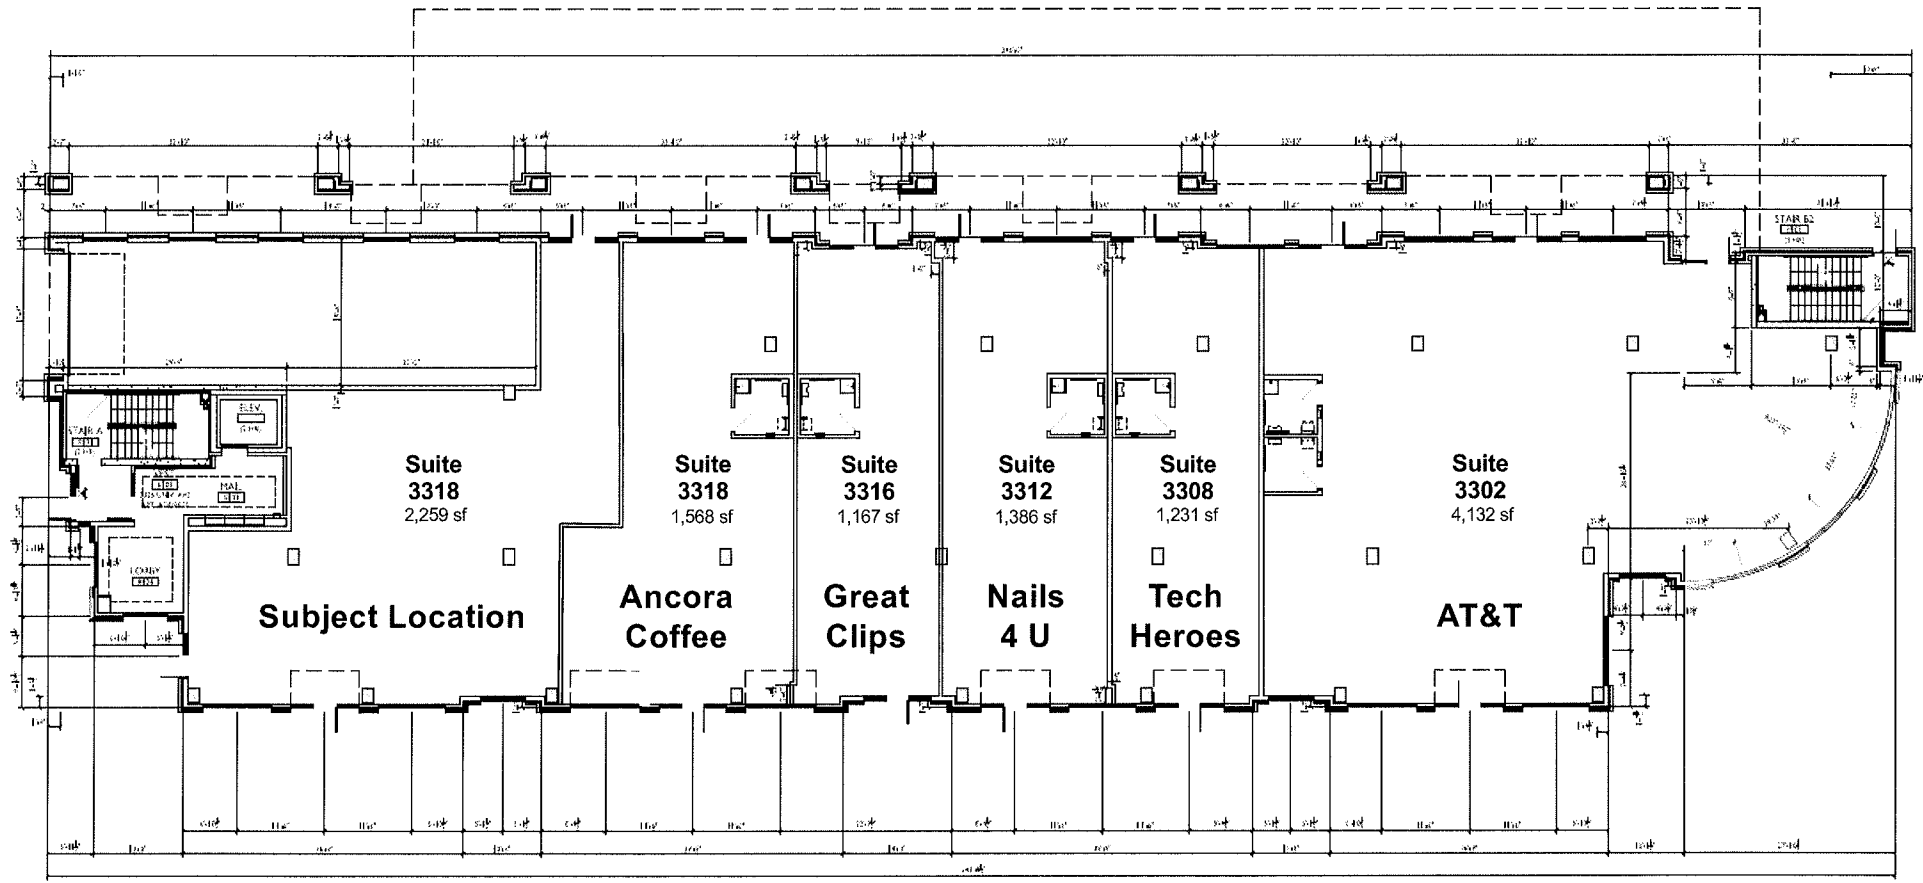

the Boulevard

Northwest Corner of University Avenue and Shorewood Boulevard in The Village of Shorewood Hills
(3302-3318 University Avenue, Madison, Wisconsin)