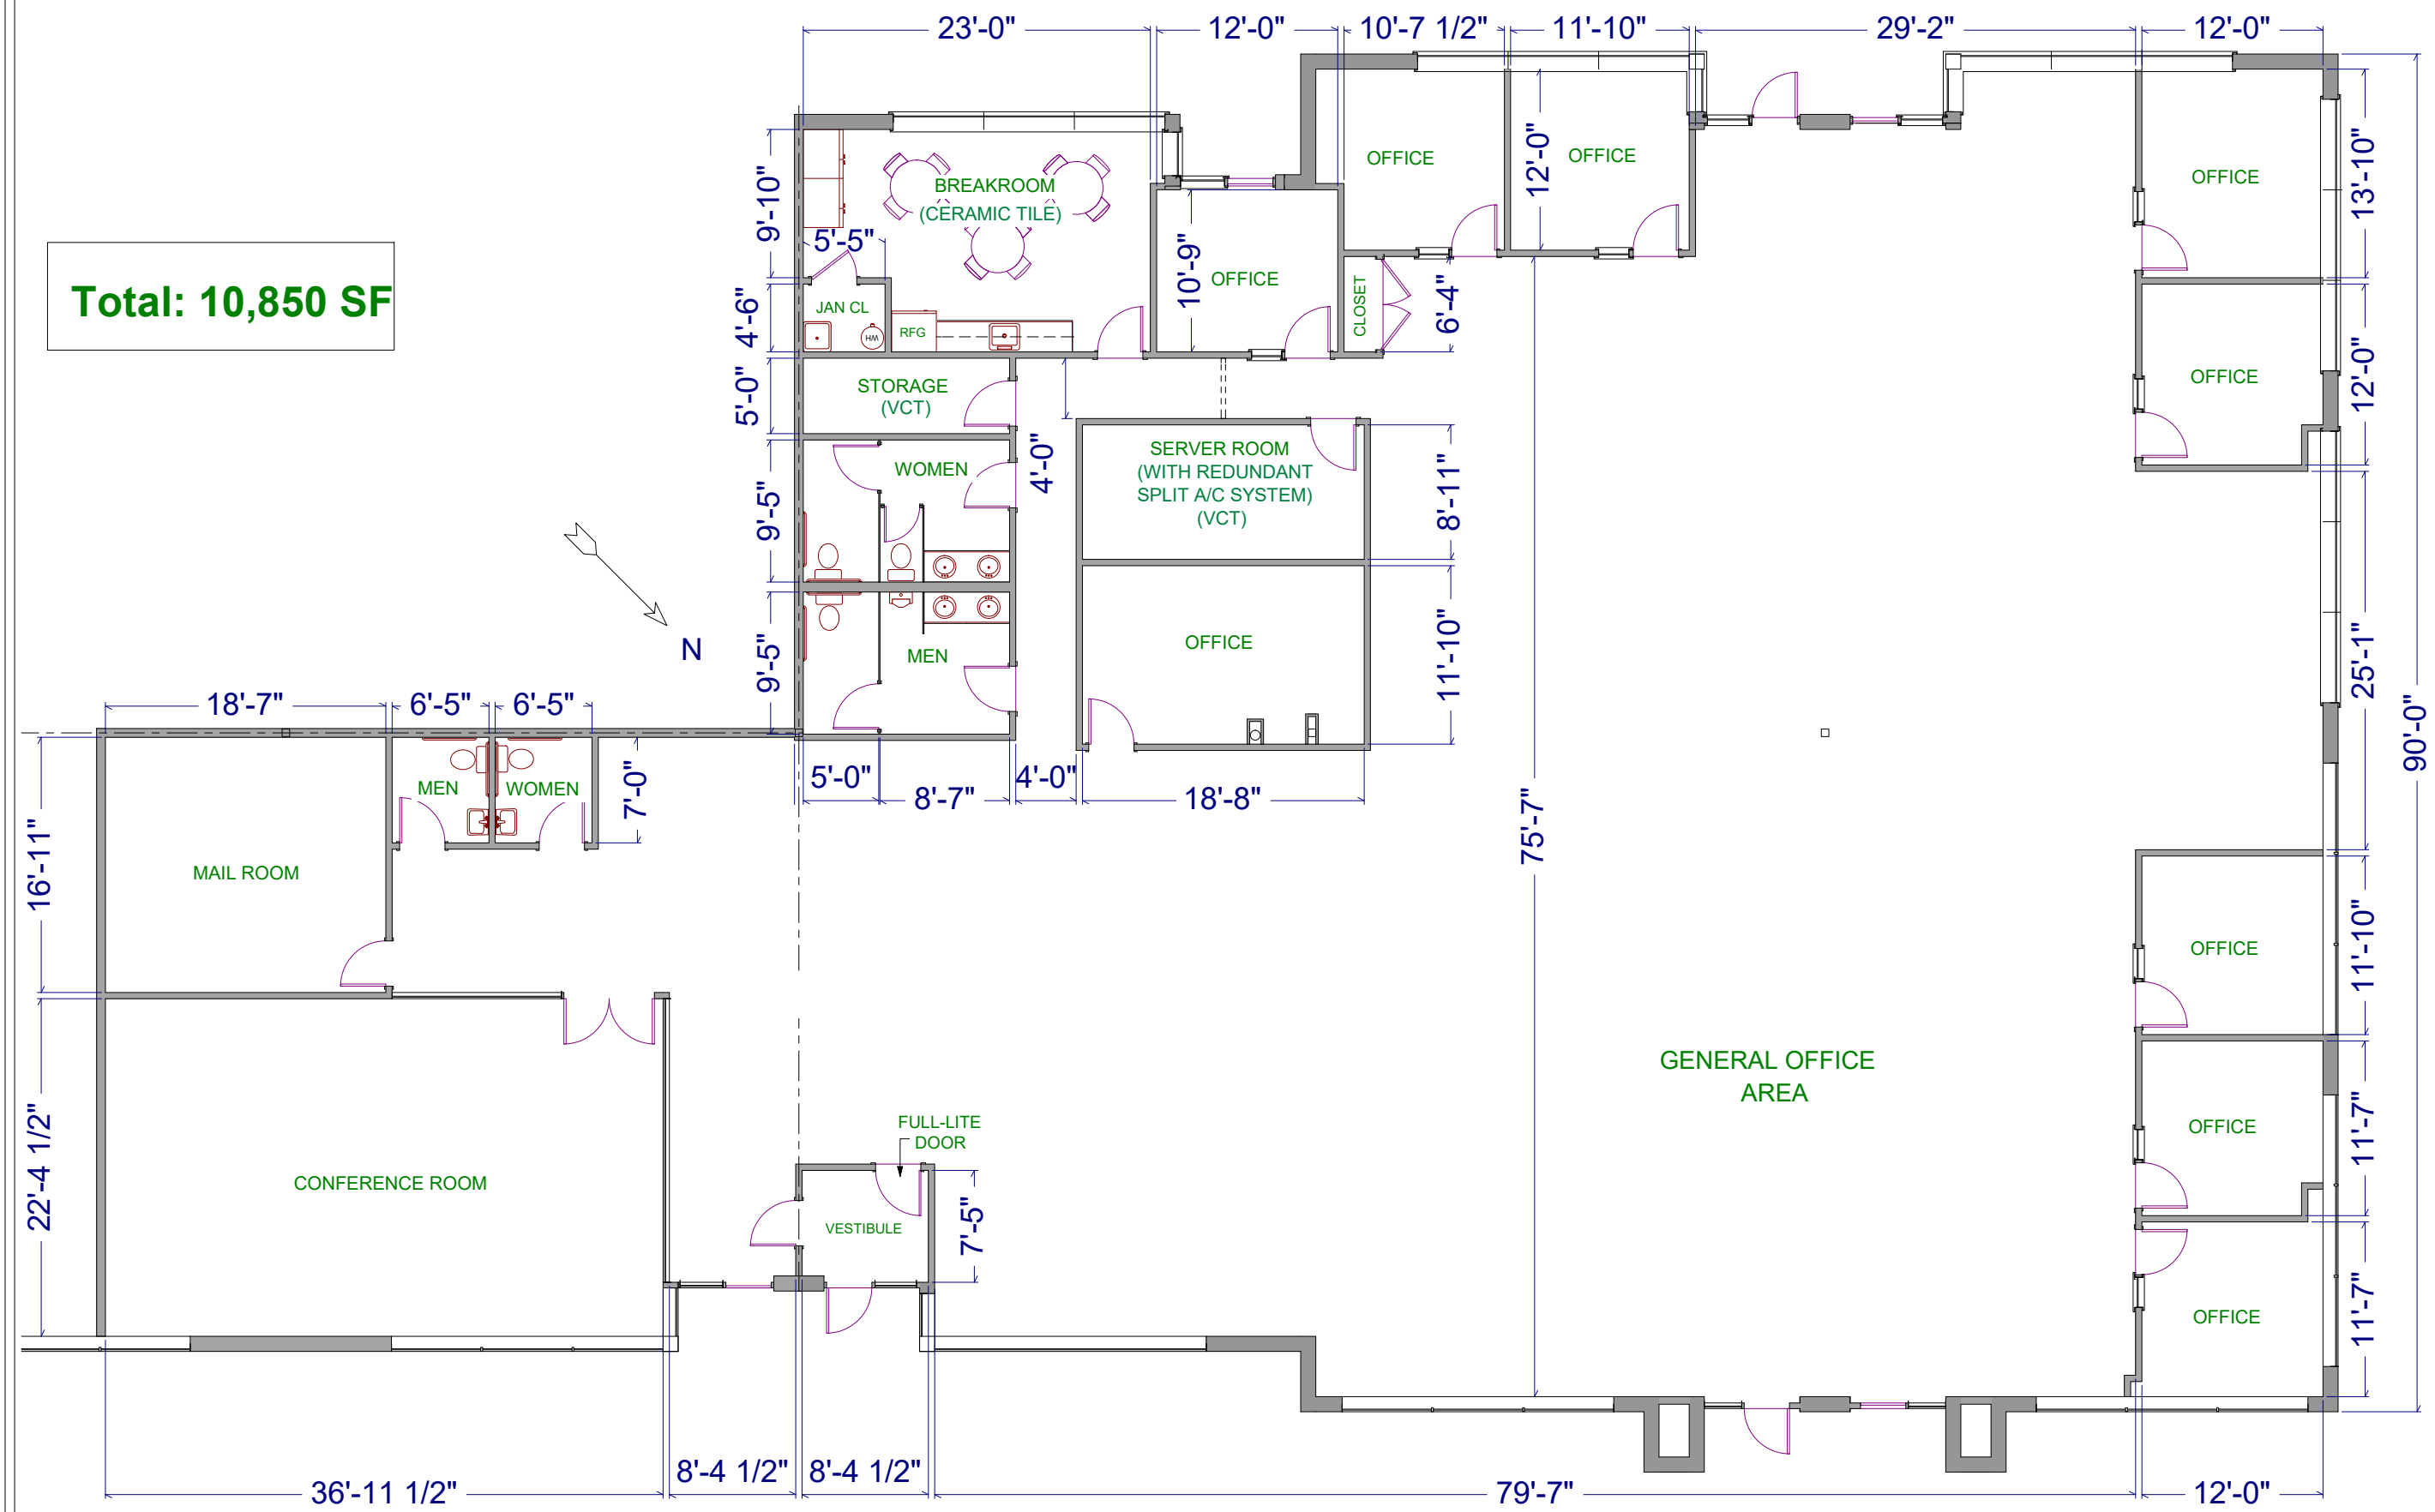

Total: 10,850 SF

NO.	DESCRIPTION	BY	DATE

SHEET TITLE:
Floor Plan

PROJECT DESCRIPTION:
**4602 S Biltmore Lane
Suites 105-111
Madison, WI 53718**

DRAWINGS PROVIDED BY:

DATE:
7/17/2020

SCALE:

SHEET:

A-1